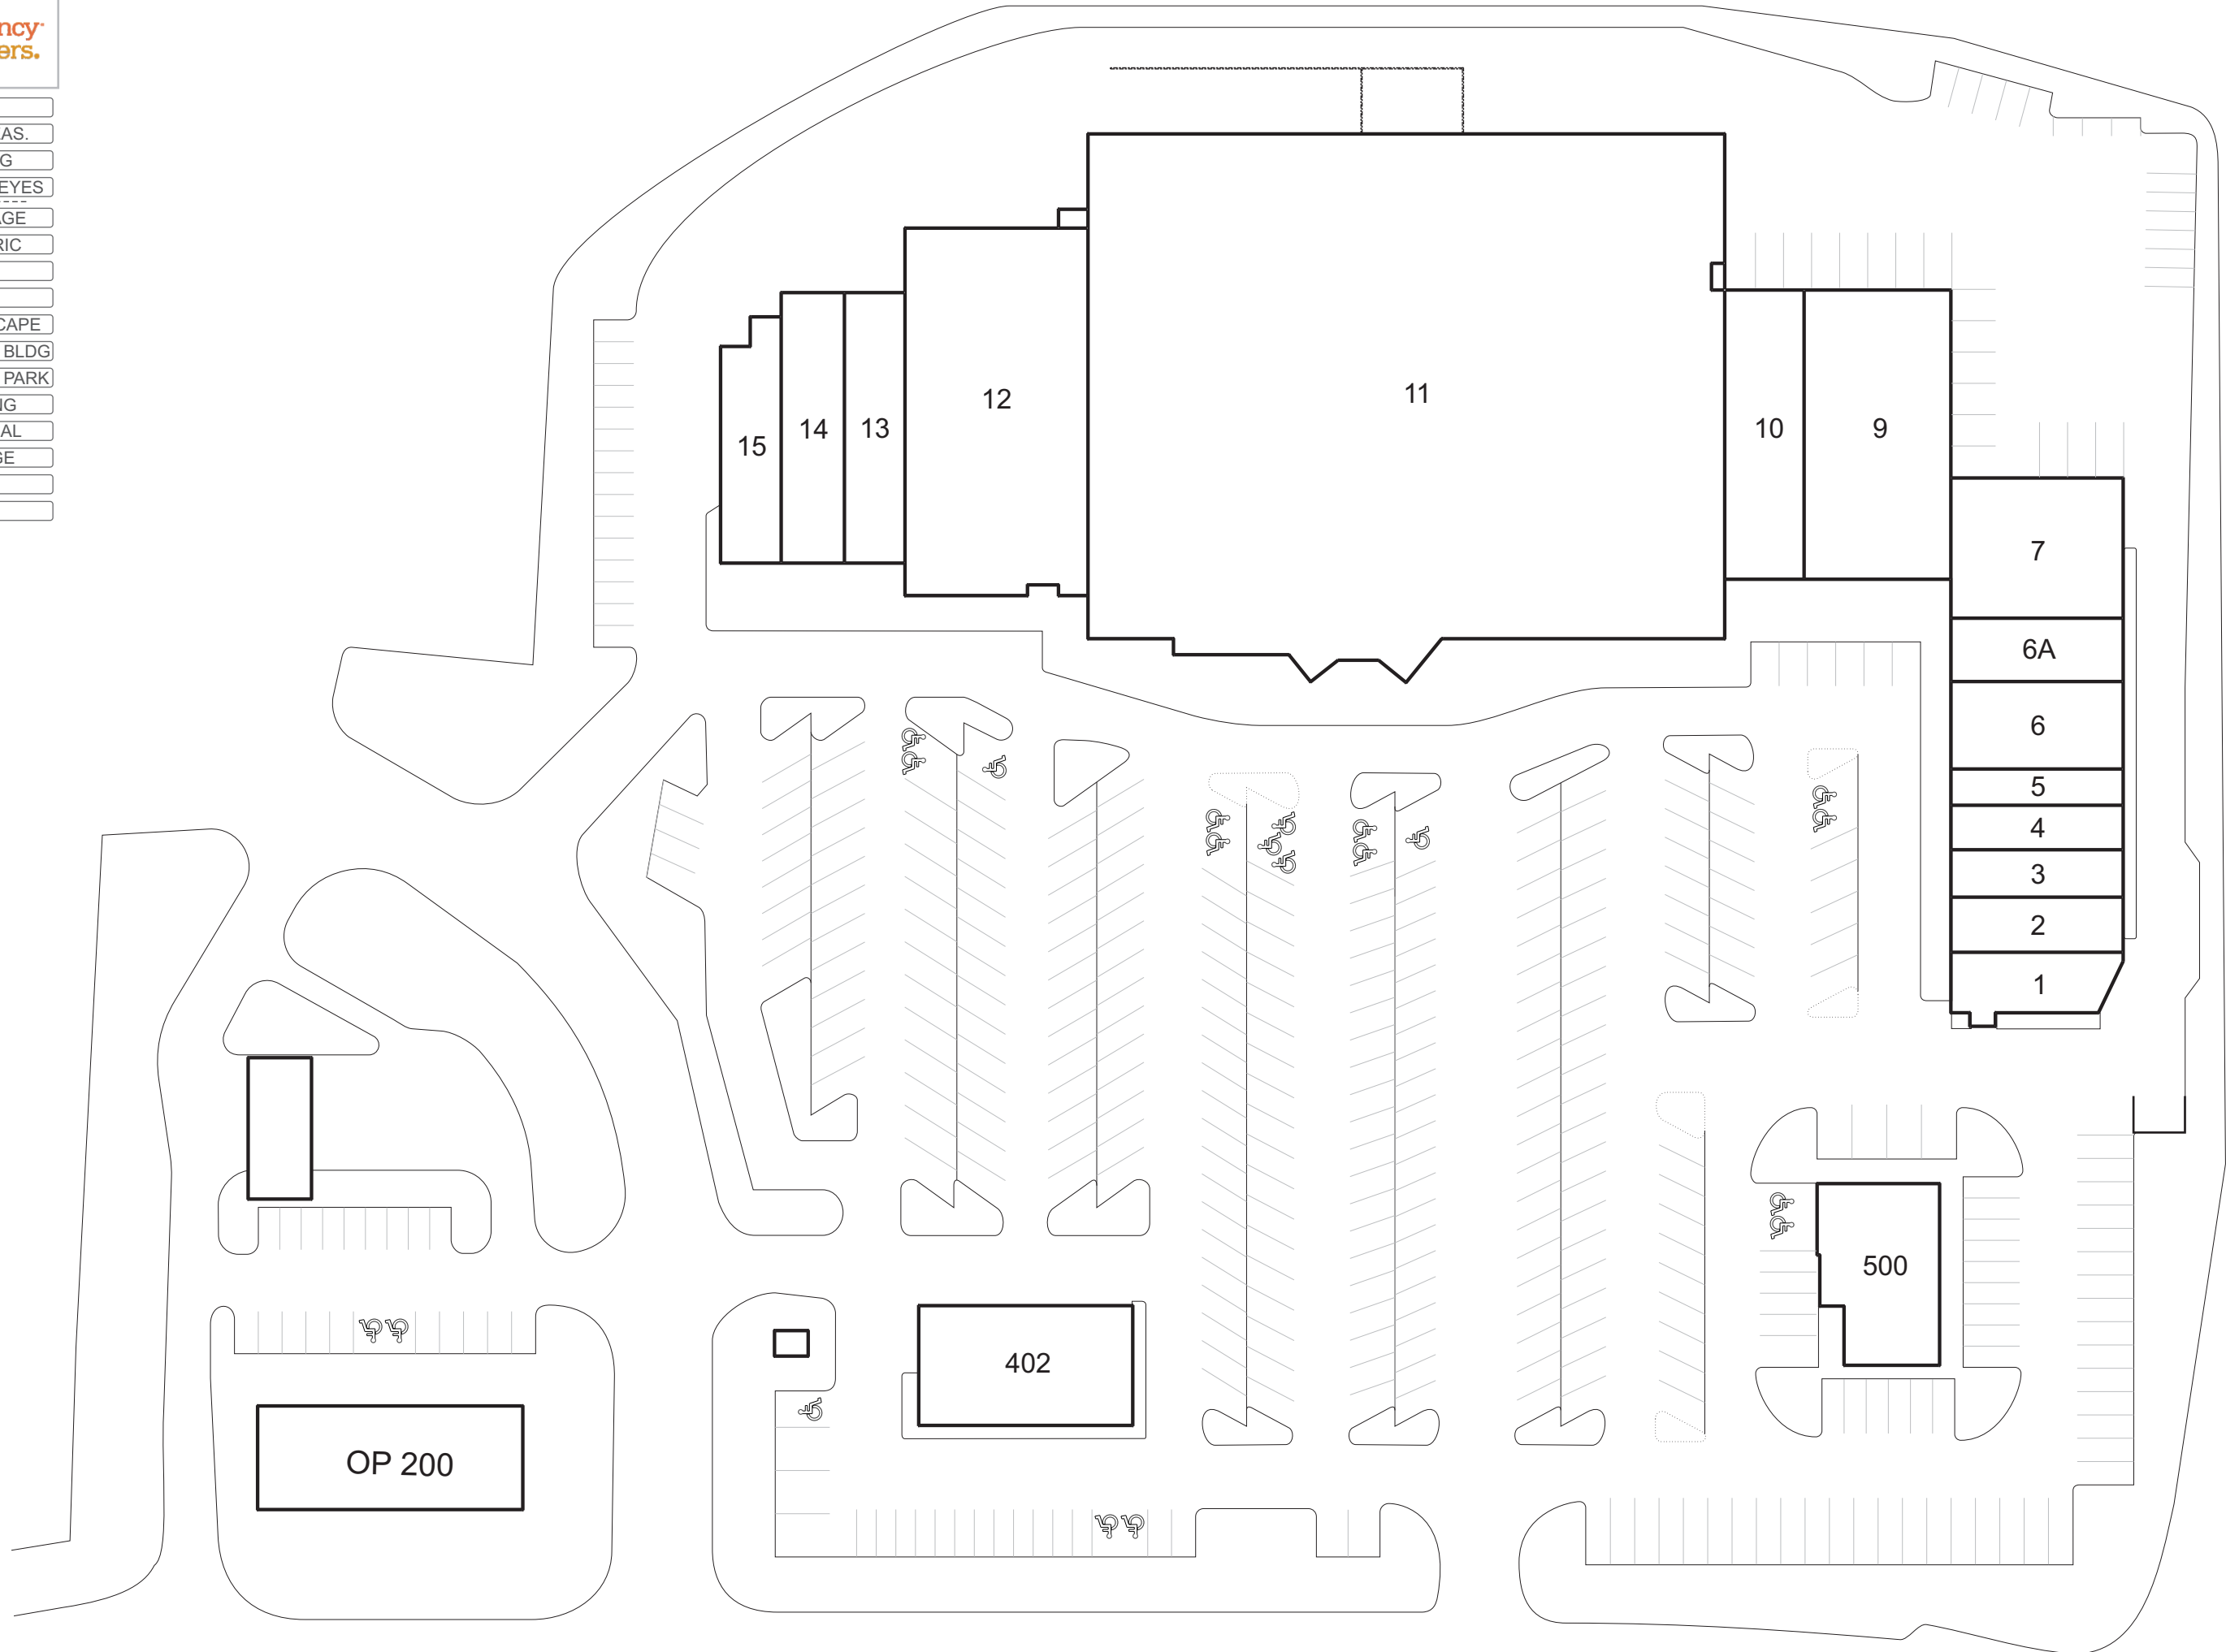

- BLANK
- KEY MEAS.
- PARKING
- VISUALEYES
- DRAINAGE
- ELECTRIC
- FIRE
- GAS
- LANDSCAPE
- LIGHTS BLDG
- LIGHTS PARK
- MARKING
- PHYSICAL
- SIGNAGE
- WASTE
- WATER

DUNWOODY HALL	
REGENCY CENTERS	
Blank Plan	
CI-rc-93013-001	CAOILTE www.caoilte.com
Rev. 0	
Date: 4/22/2022	