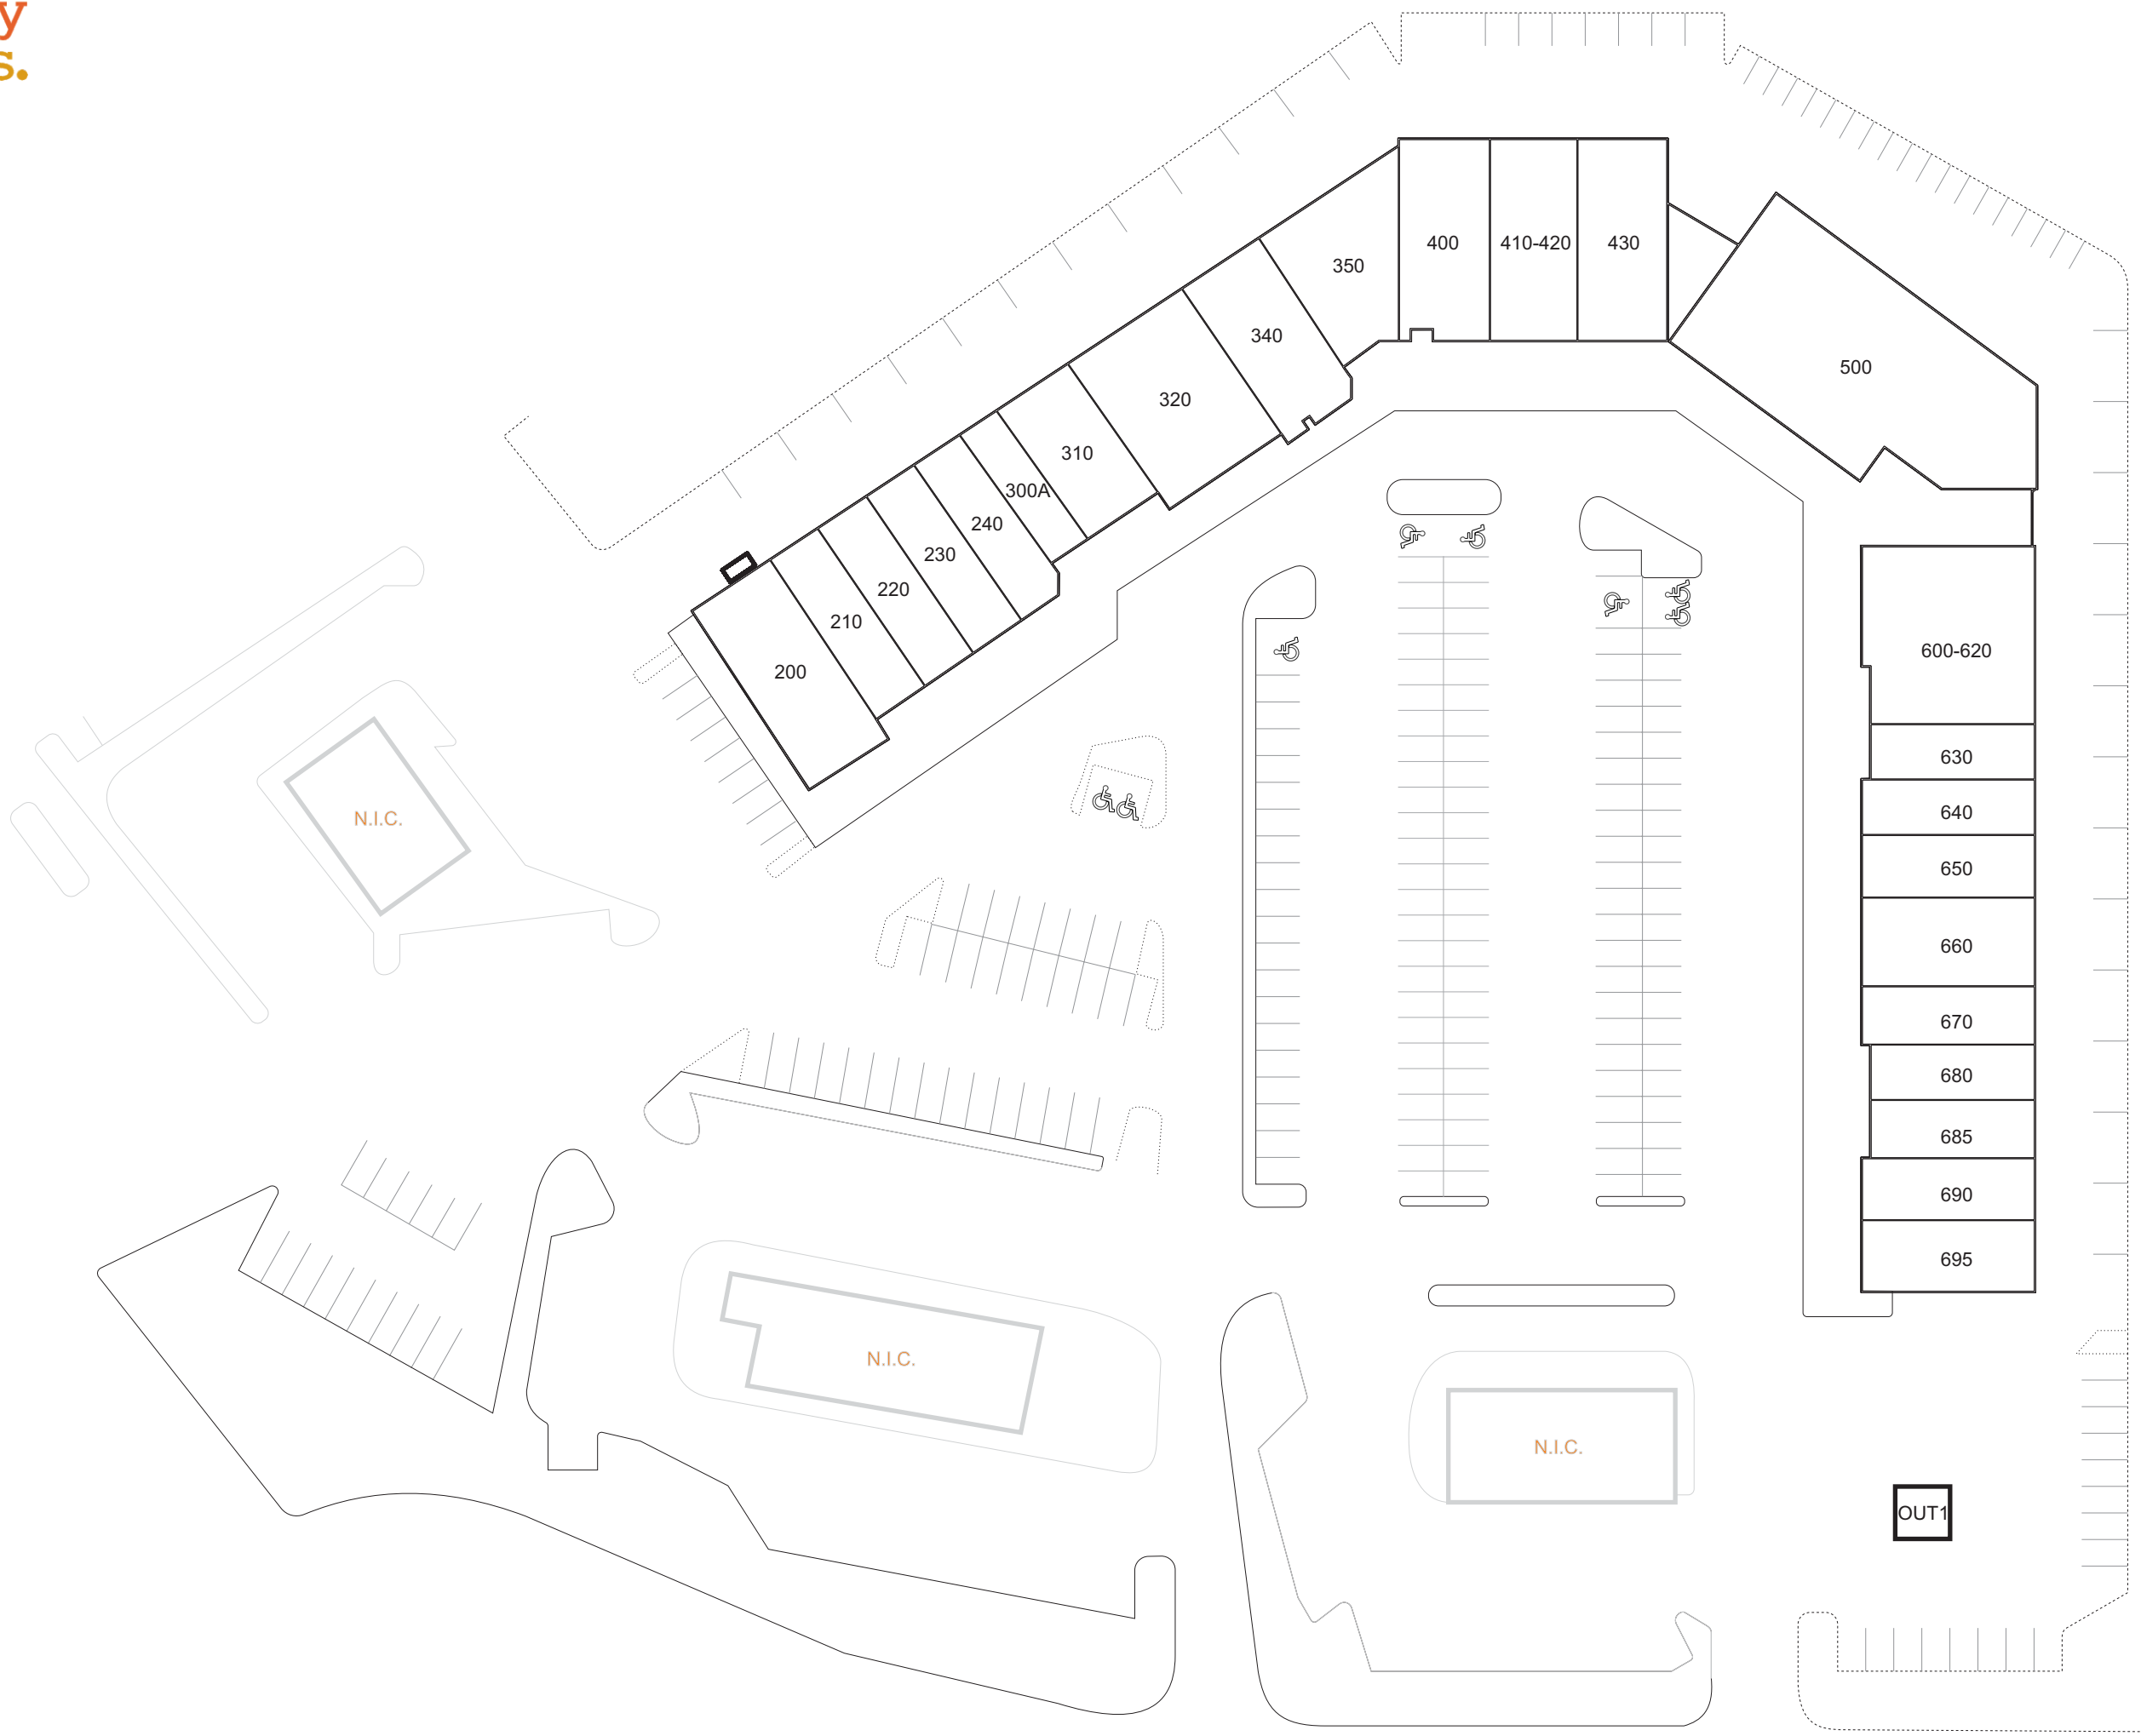

- BLANK
- KEY MEAS.
- PARKING
- VISUALEYES
- DRAINAGE
- ELECTRIC
- FIRE
- GAS
- LANDSCAPE
- LIGHTS BLDG
- LIGHTS PARK
- MARKING
- PHYSICAL
- SIGNAGE
- WASTE
- WATER

<b>Williamsburg at Dunwoody</b>	
<b>Regency Centers</b>	
Blank Plan	
CI-RC-80122-001	 <a href="http://www.caoilte.com">www.caoilte.com</a>
Rev. 20	
Date: 4/20/2022	