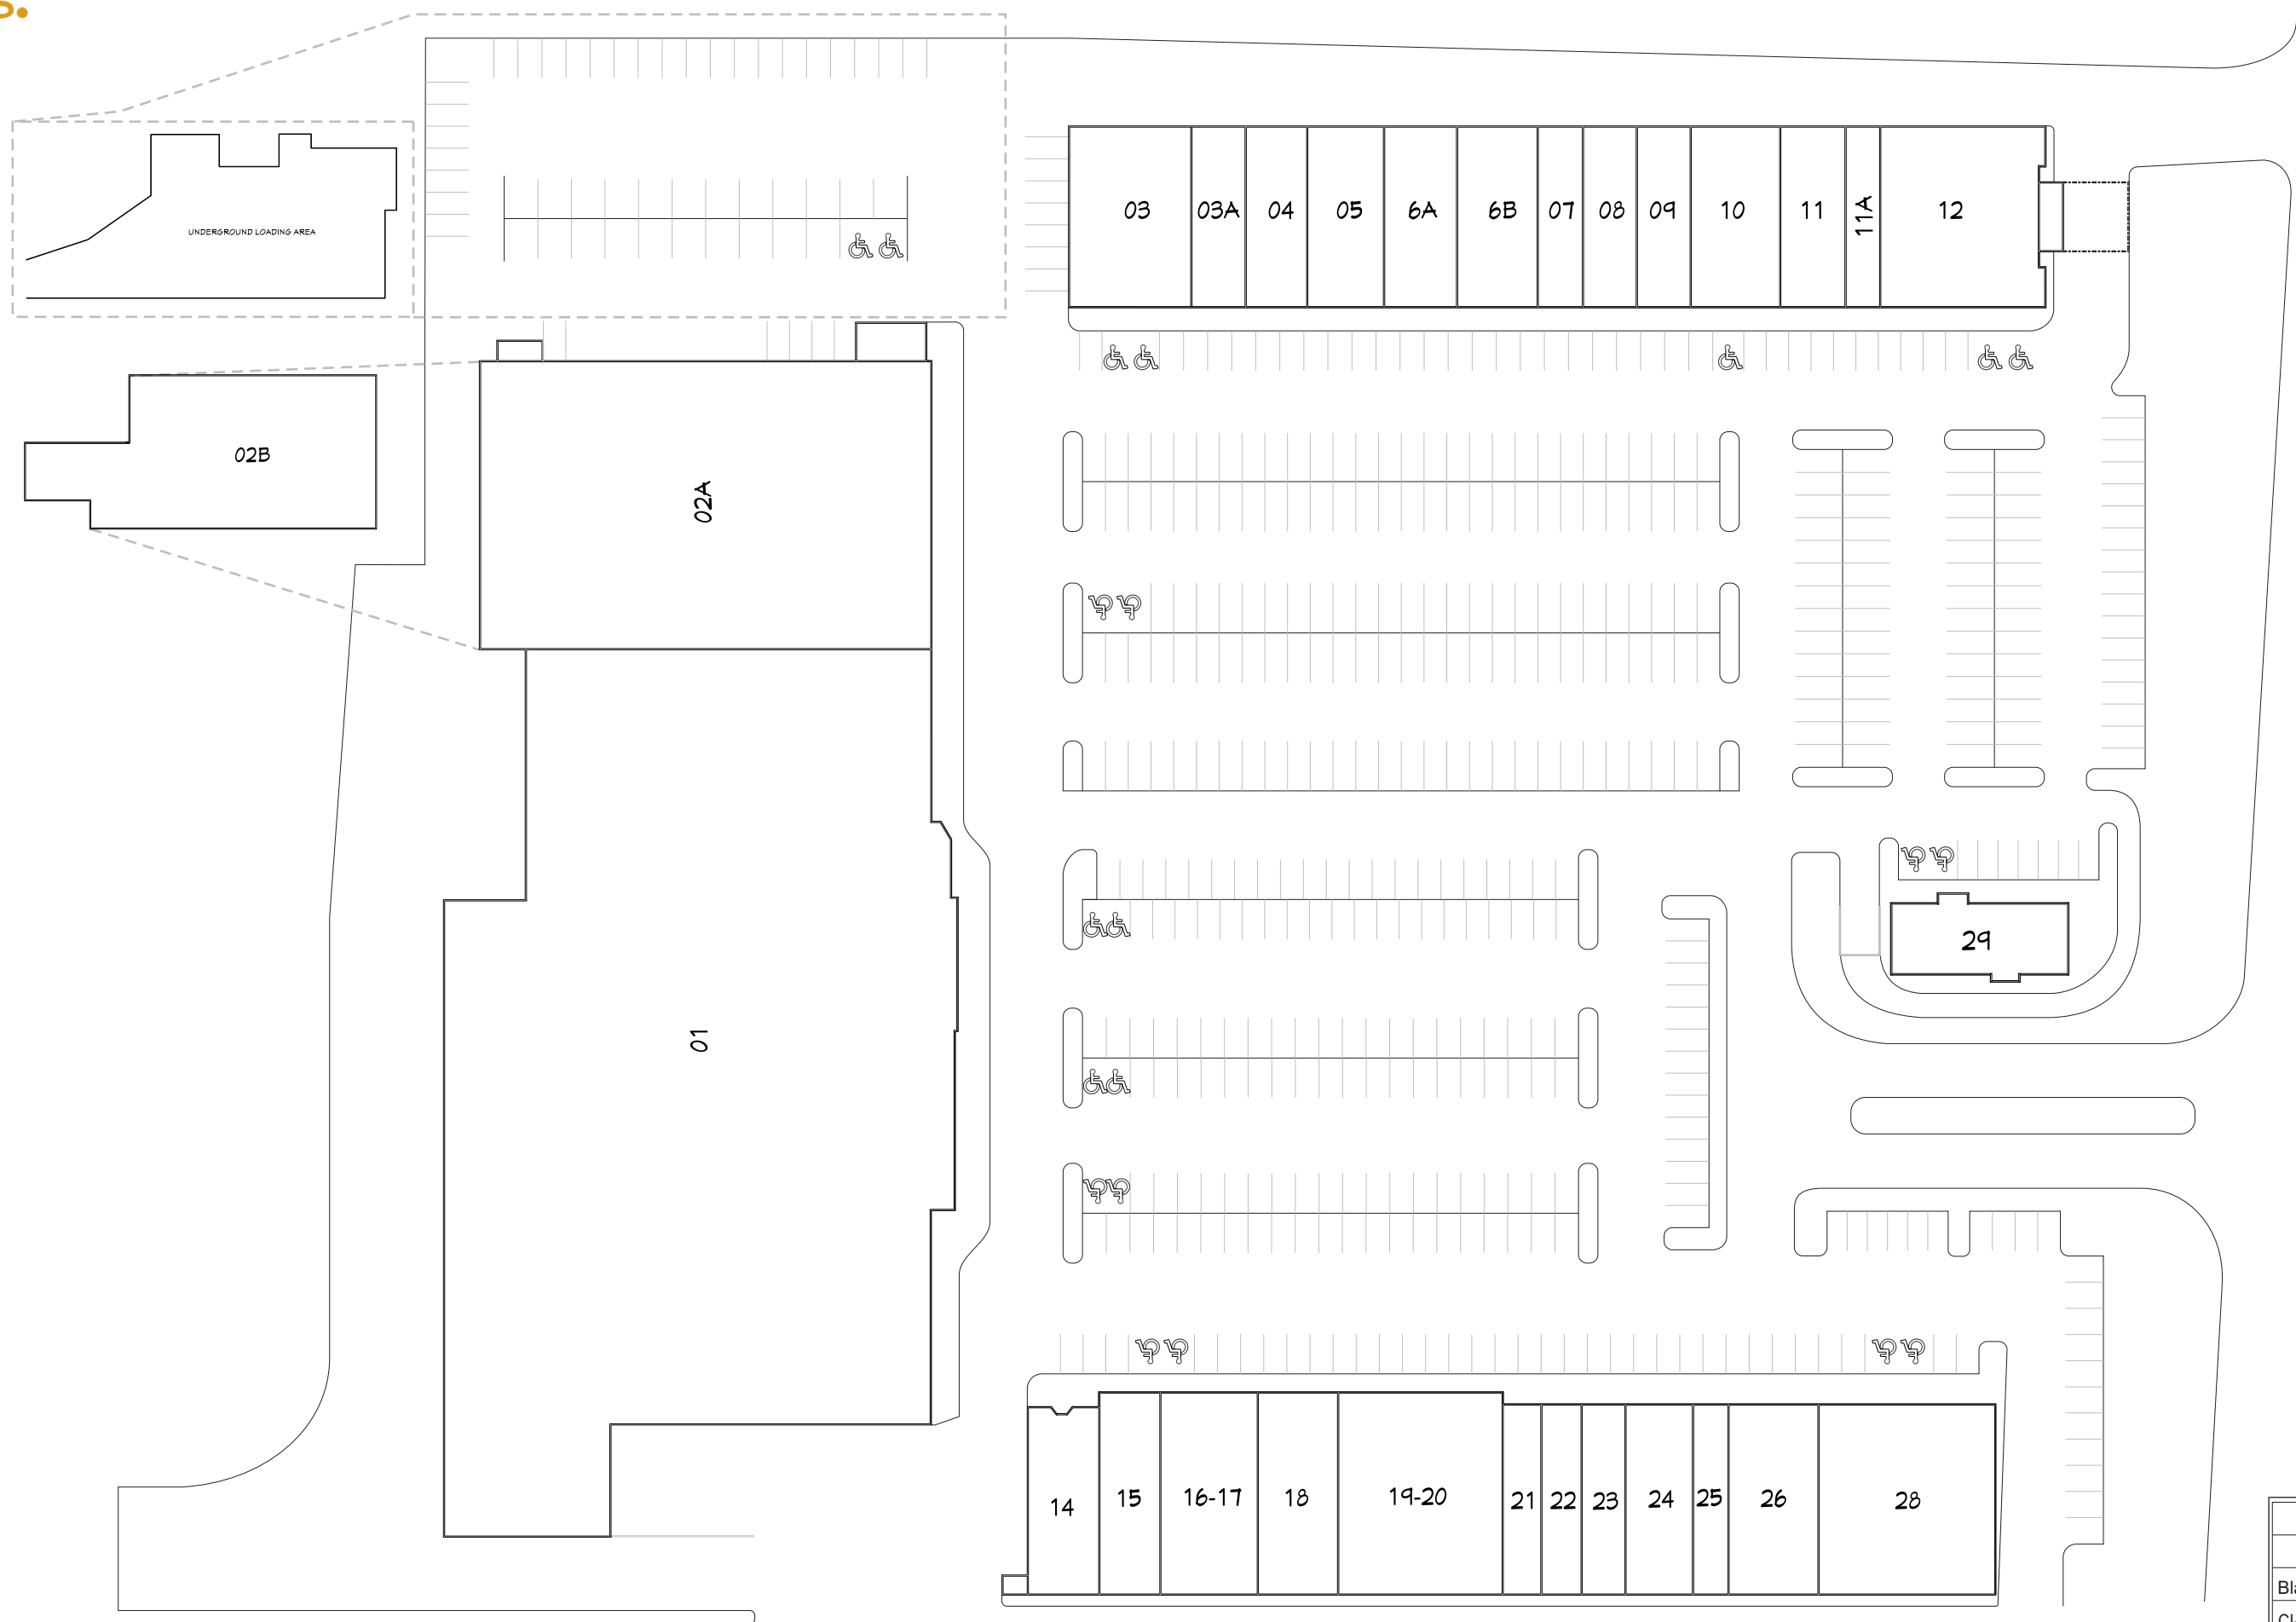

- BLANK
- KEY MEAS.
- PARKING
- VISUALEYES
- DRAINAGE
- ELECTRIC
- FIRE
- GAS
- LANDSCAPE
- LIGHTS BLDG
- LIGHTS PARK
- MARKING
- PHYSICAL
- SIGNAGE
- WASTE
- WATER

BUCKHEAD LANDING	
Regency Centers	
Blank Plan	
CI-RC-80058-001	 www.caoilte.com
Rev. 1	
Date: 5/13/2022	