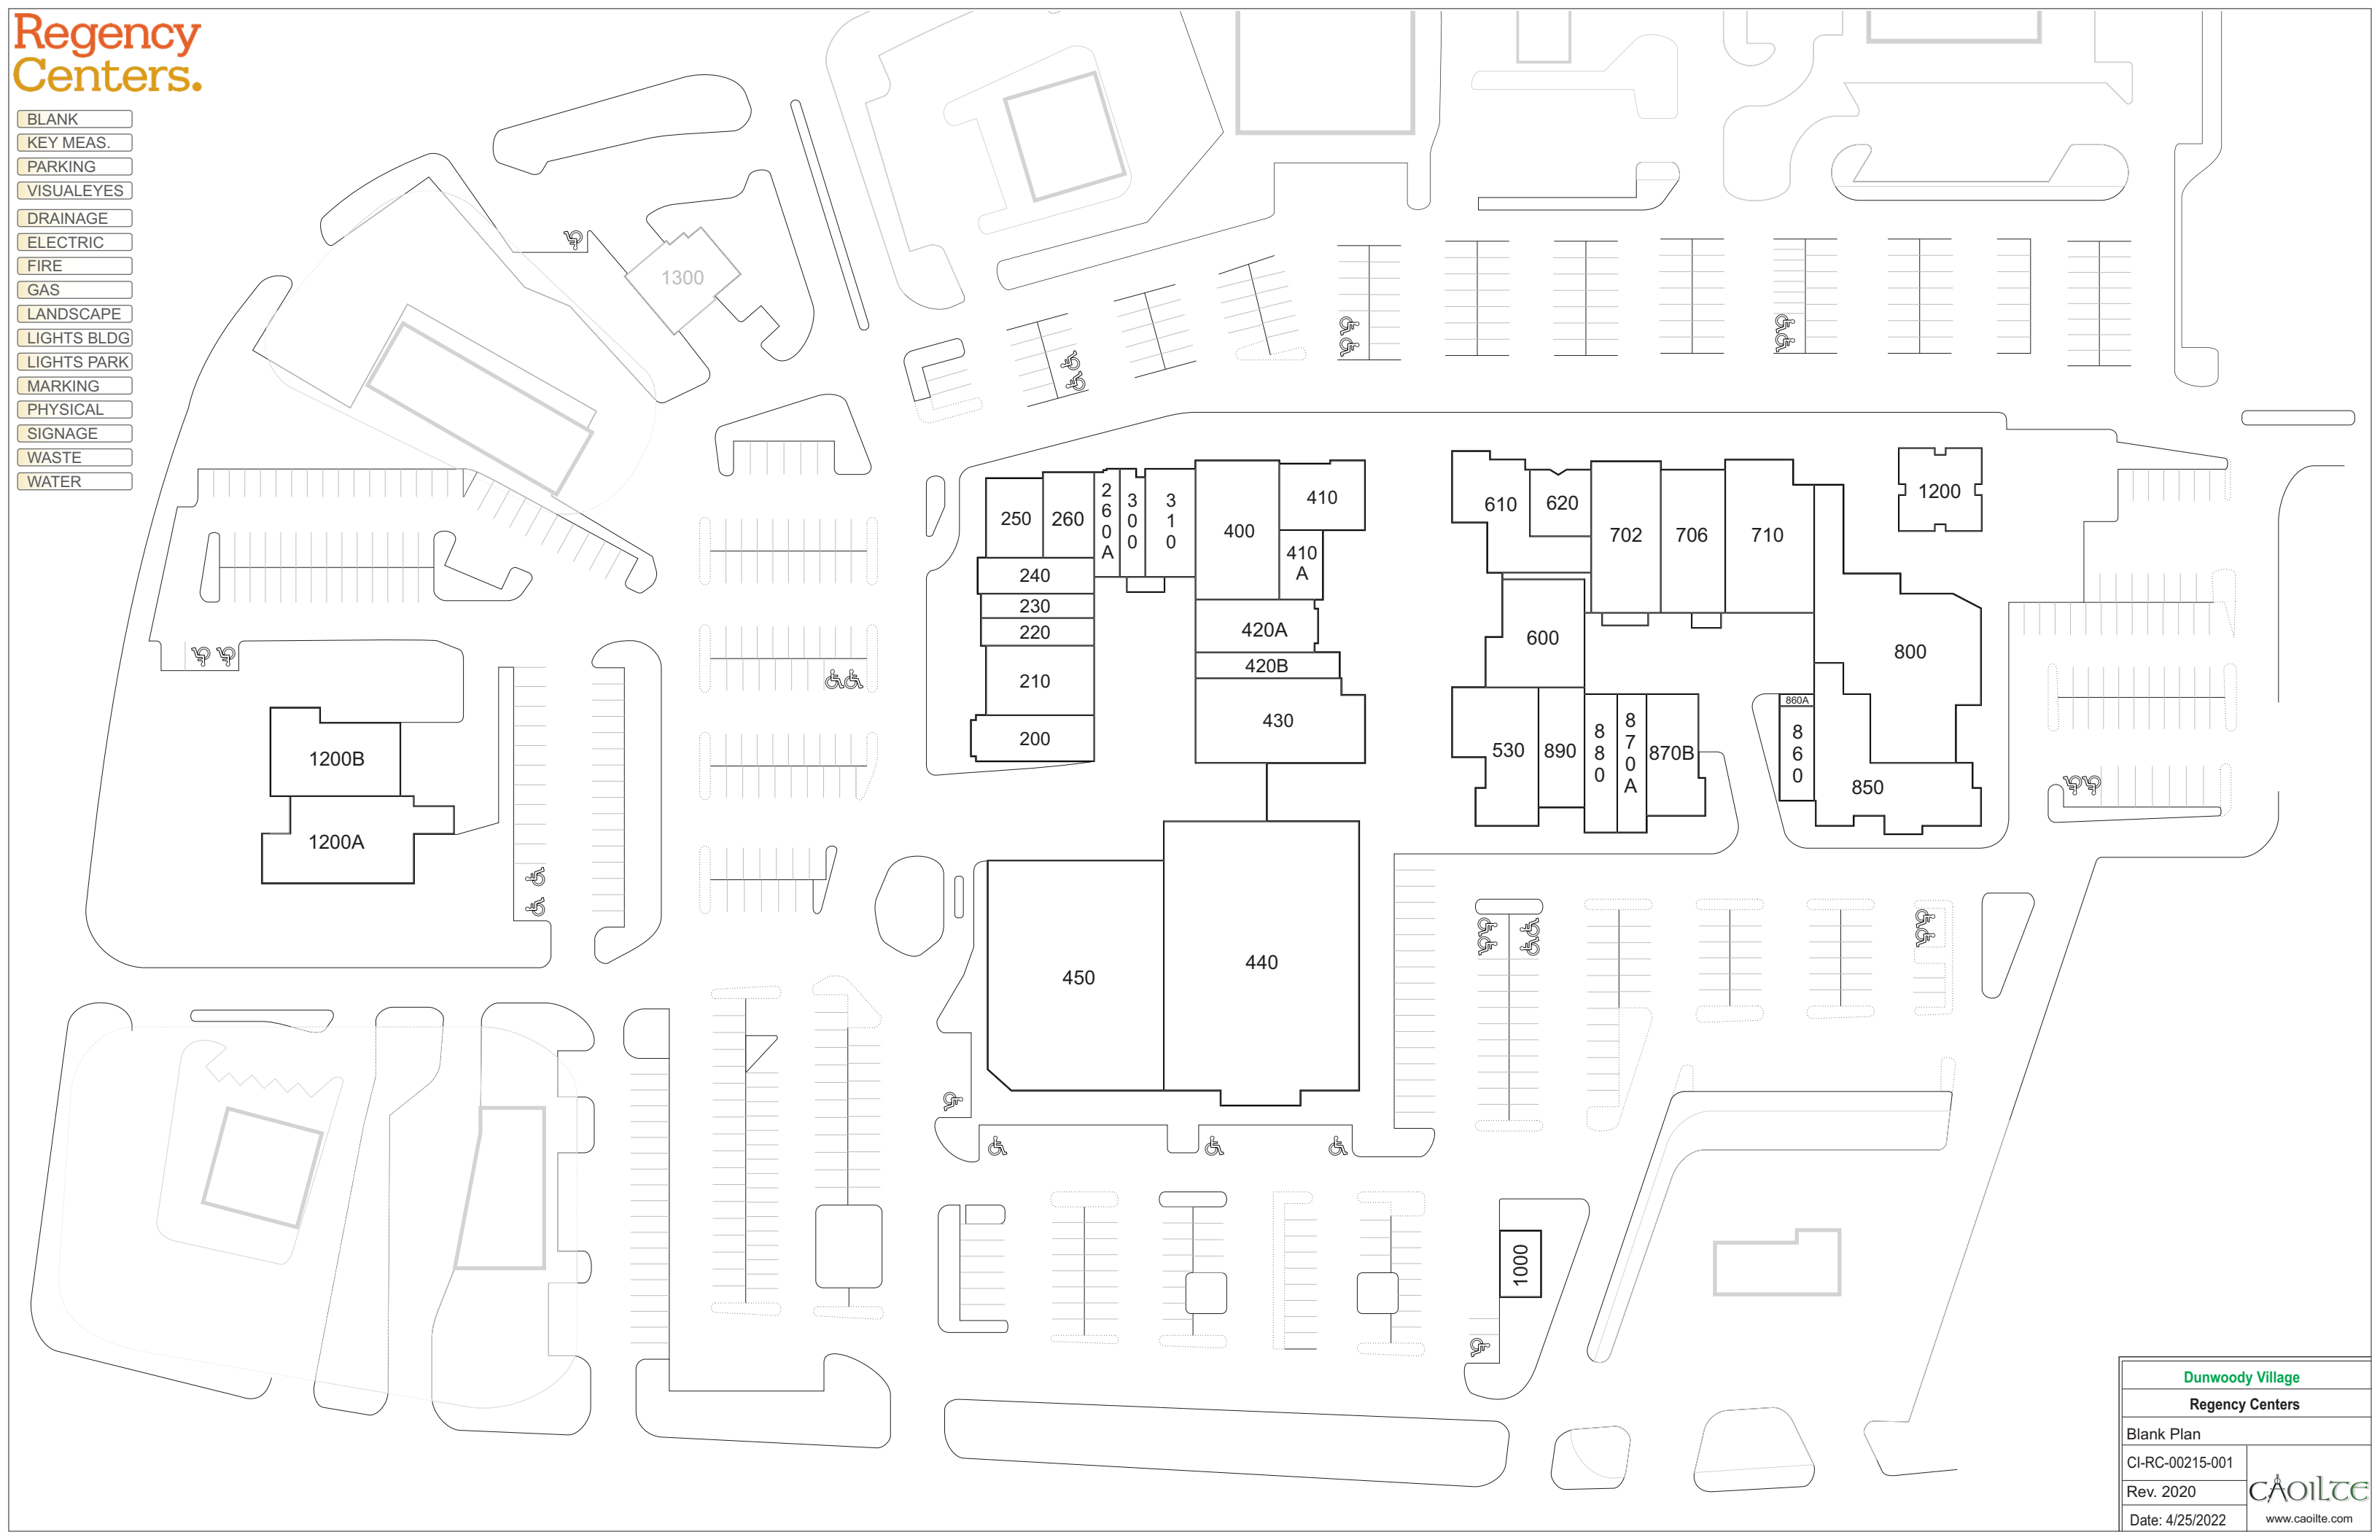

- BLANK
- KEY MEAS.
- PARKING
- VISUALEYES
- DRAINAGE
- ELECTRIC
- FIRE
- GAS
- LANDSCAPE
- LIGHTS BLDG
- LIGHTS PARK
- MARKING
- PHYSICAL
- SIGNAGE
- WASTE
- WATER

Dunwoody Village	
Regency Centers	
Blank Plan	
CI-RC-00215-001	 www.caoilte.com
Rev. 2020	
Date: 4/25/2022	