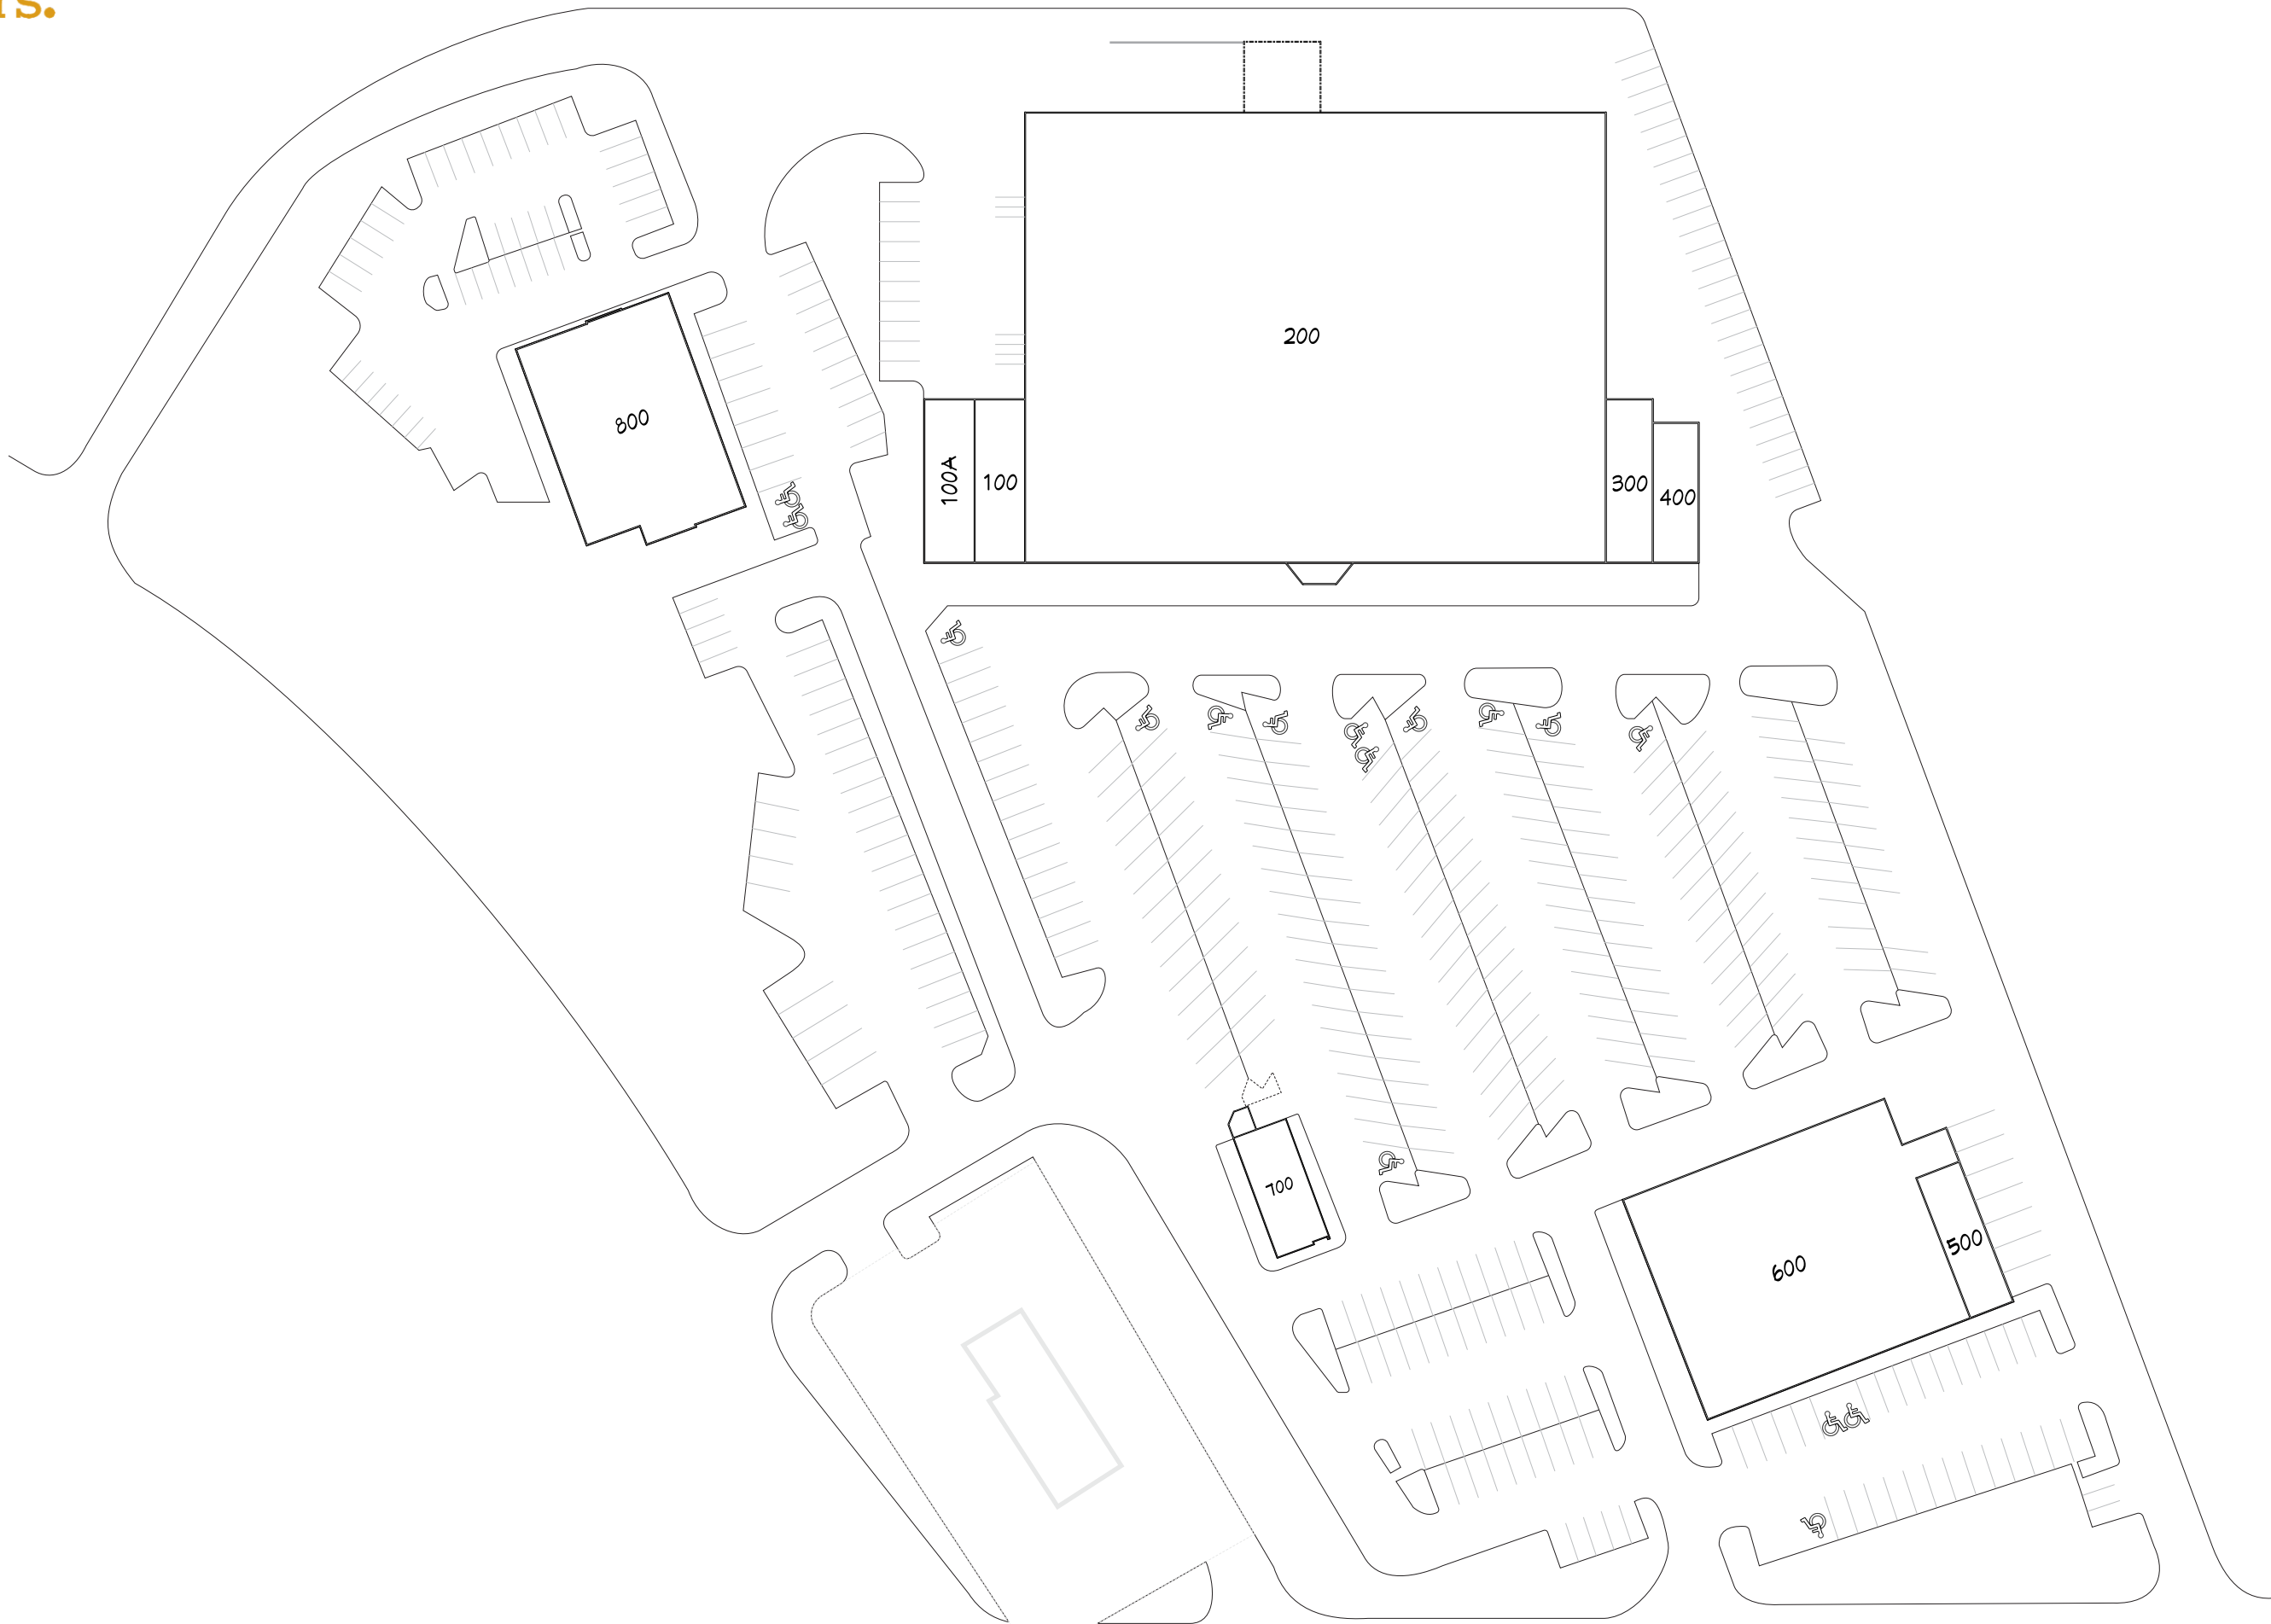

- BLANK
- KEY MEAS.
- PARKING
- VISUALEYES
- DRAINAGE
- ELECTRIC
- FIRE
- GAS
- LANDSCAPE
- LIGHTS BLDG
- LIGHTS PARK
- MARKING
- PHYSICAL
- SIGNAGE
- WASTE
- WATER

POWERS FERRY VILLAGE	
Regency Centers	
Blank Plan	
CI-RC-00210-001	 www.caoilte.com
Rev. 1	
Date: 4/14/2022	