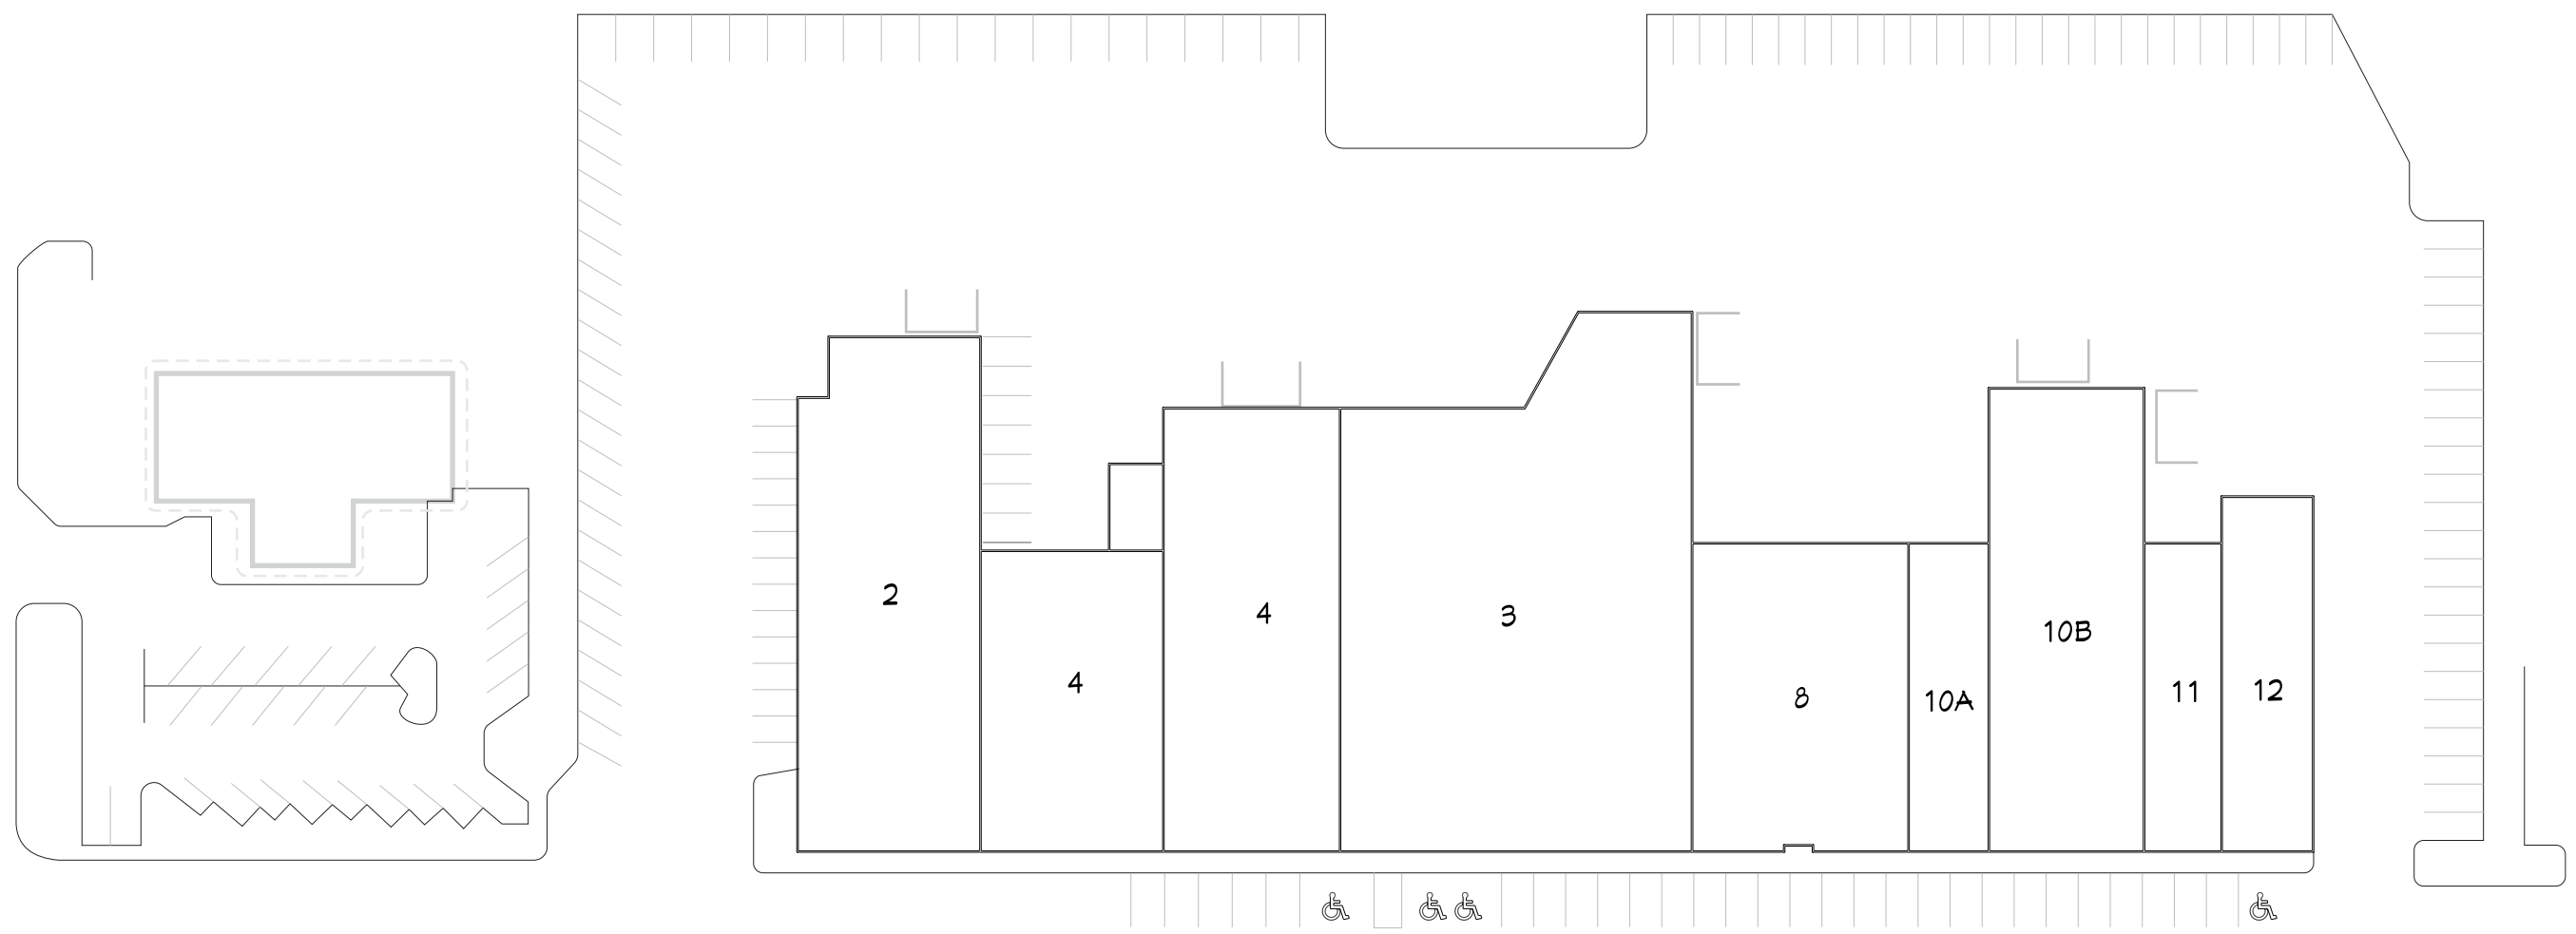

- BLANK
- KEY MEAS.
- PARKING
- VISUALEYES
- DRAINAGE
- ELECTRIC
- FIRE
- GAS
- LANDSCAPE
- LIGHTS BLDG
- LIGHTS PARK
- MARKING
- PHYSICAL
- SIGNAGE
- WASTE
- WATER

CORNERSTONE SQUARE	
Regency Centers	
Blank Plan	
CI-RC-205-001	CAOILTE www.caoilte.com
Rev. 1	
Date: 4/13/2022	