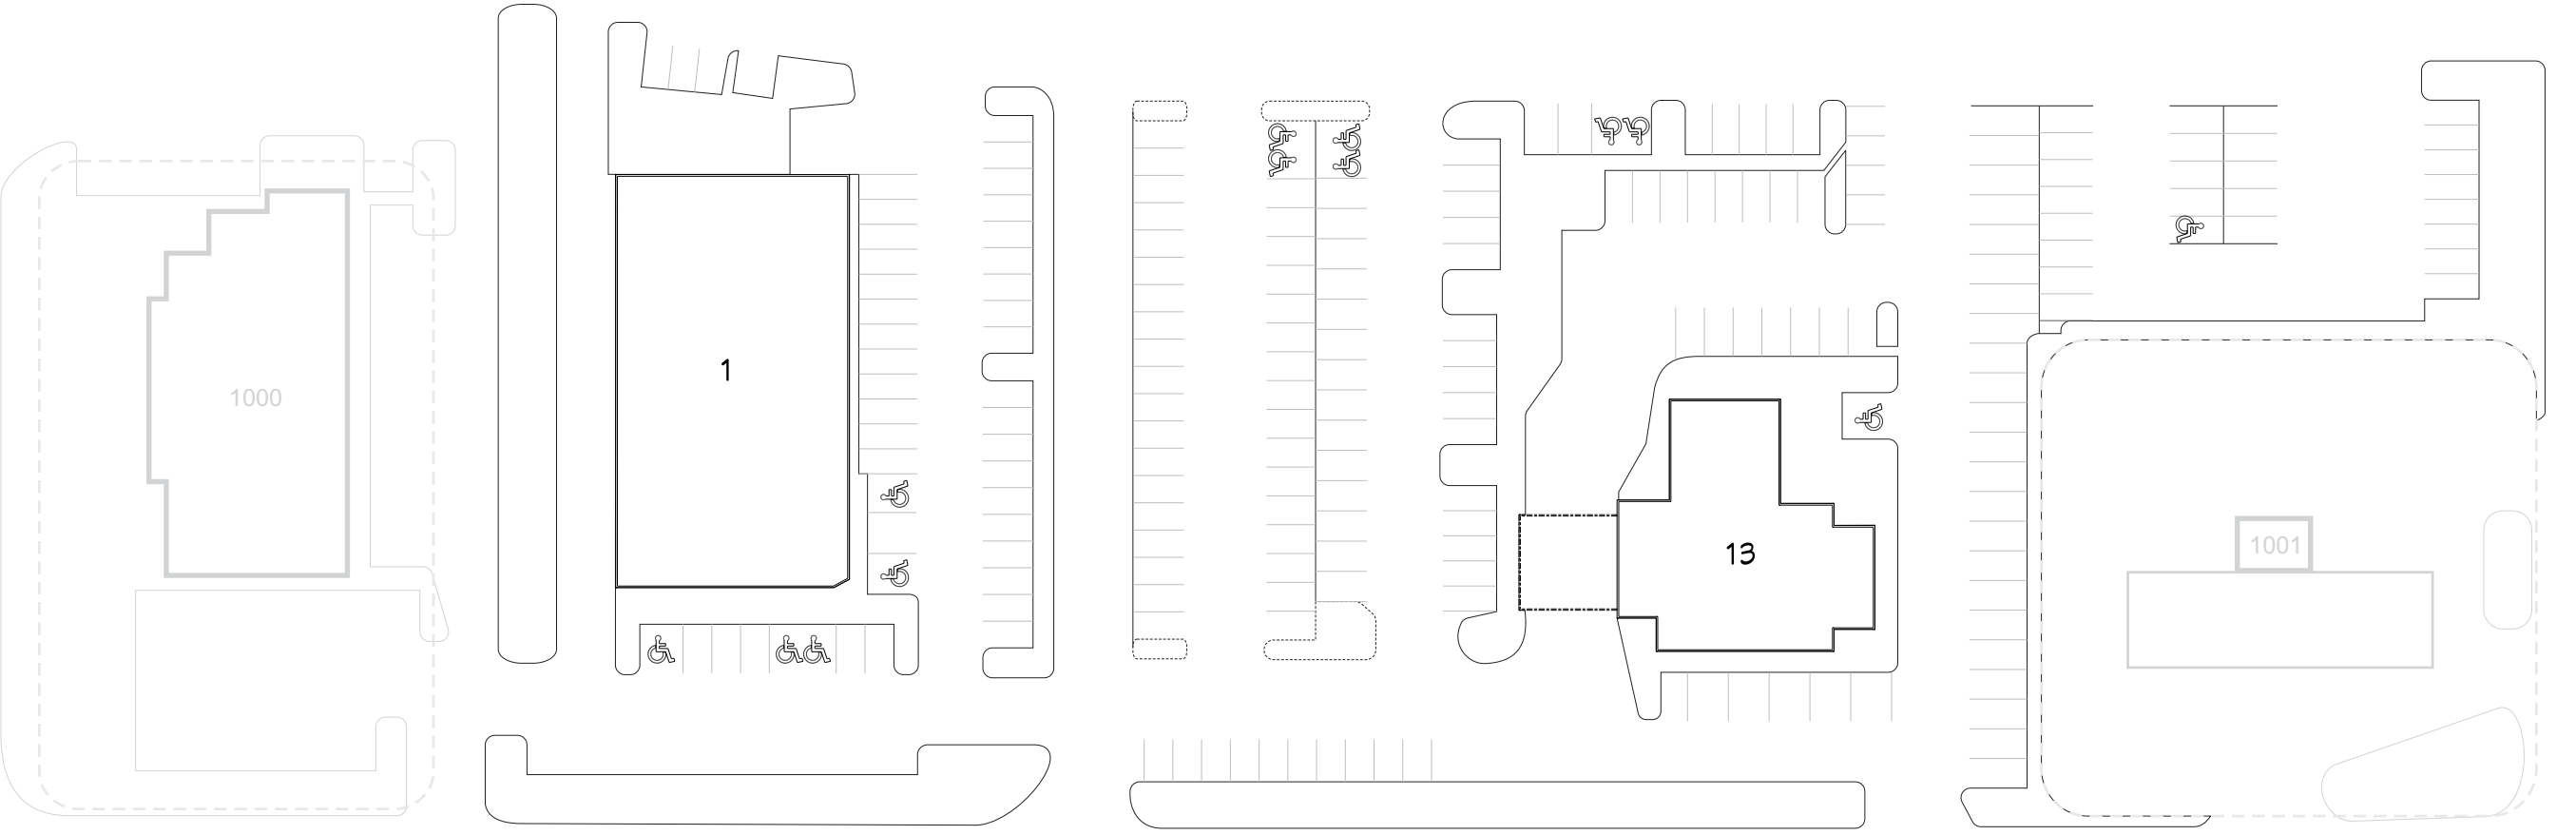

- BLANK
- KEY MEAS.
- PARKING
- VISUALEYES
- DRAINAGE
- ELECTRIC
- FIRE
- GAS
- LANDSCAPE
- LIGHTS BLDG
- LIGHTS PARK
- MARKING
- PHYSICAL
- SIGNAGE
- WASTE
- WATER

CORNERSTONE SQUARE	
Regency Centers	
Blank Plan	
CI-RC-205-001	CAOILTE www.caoilte.com
Rev. 1	
Date: 4/13/2022	