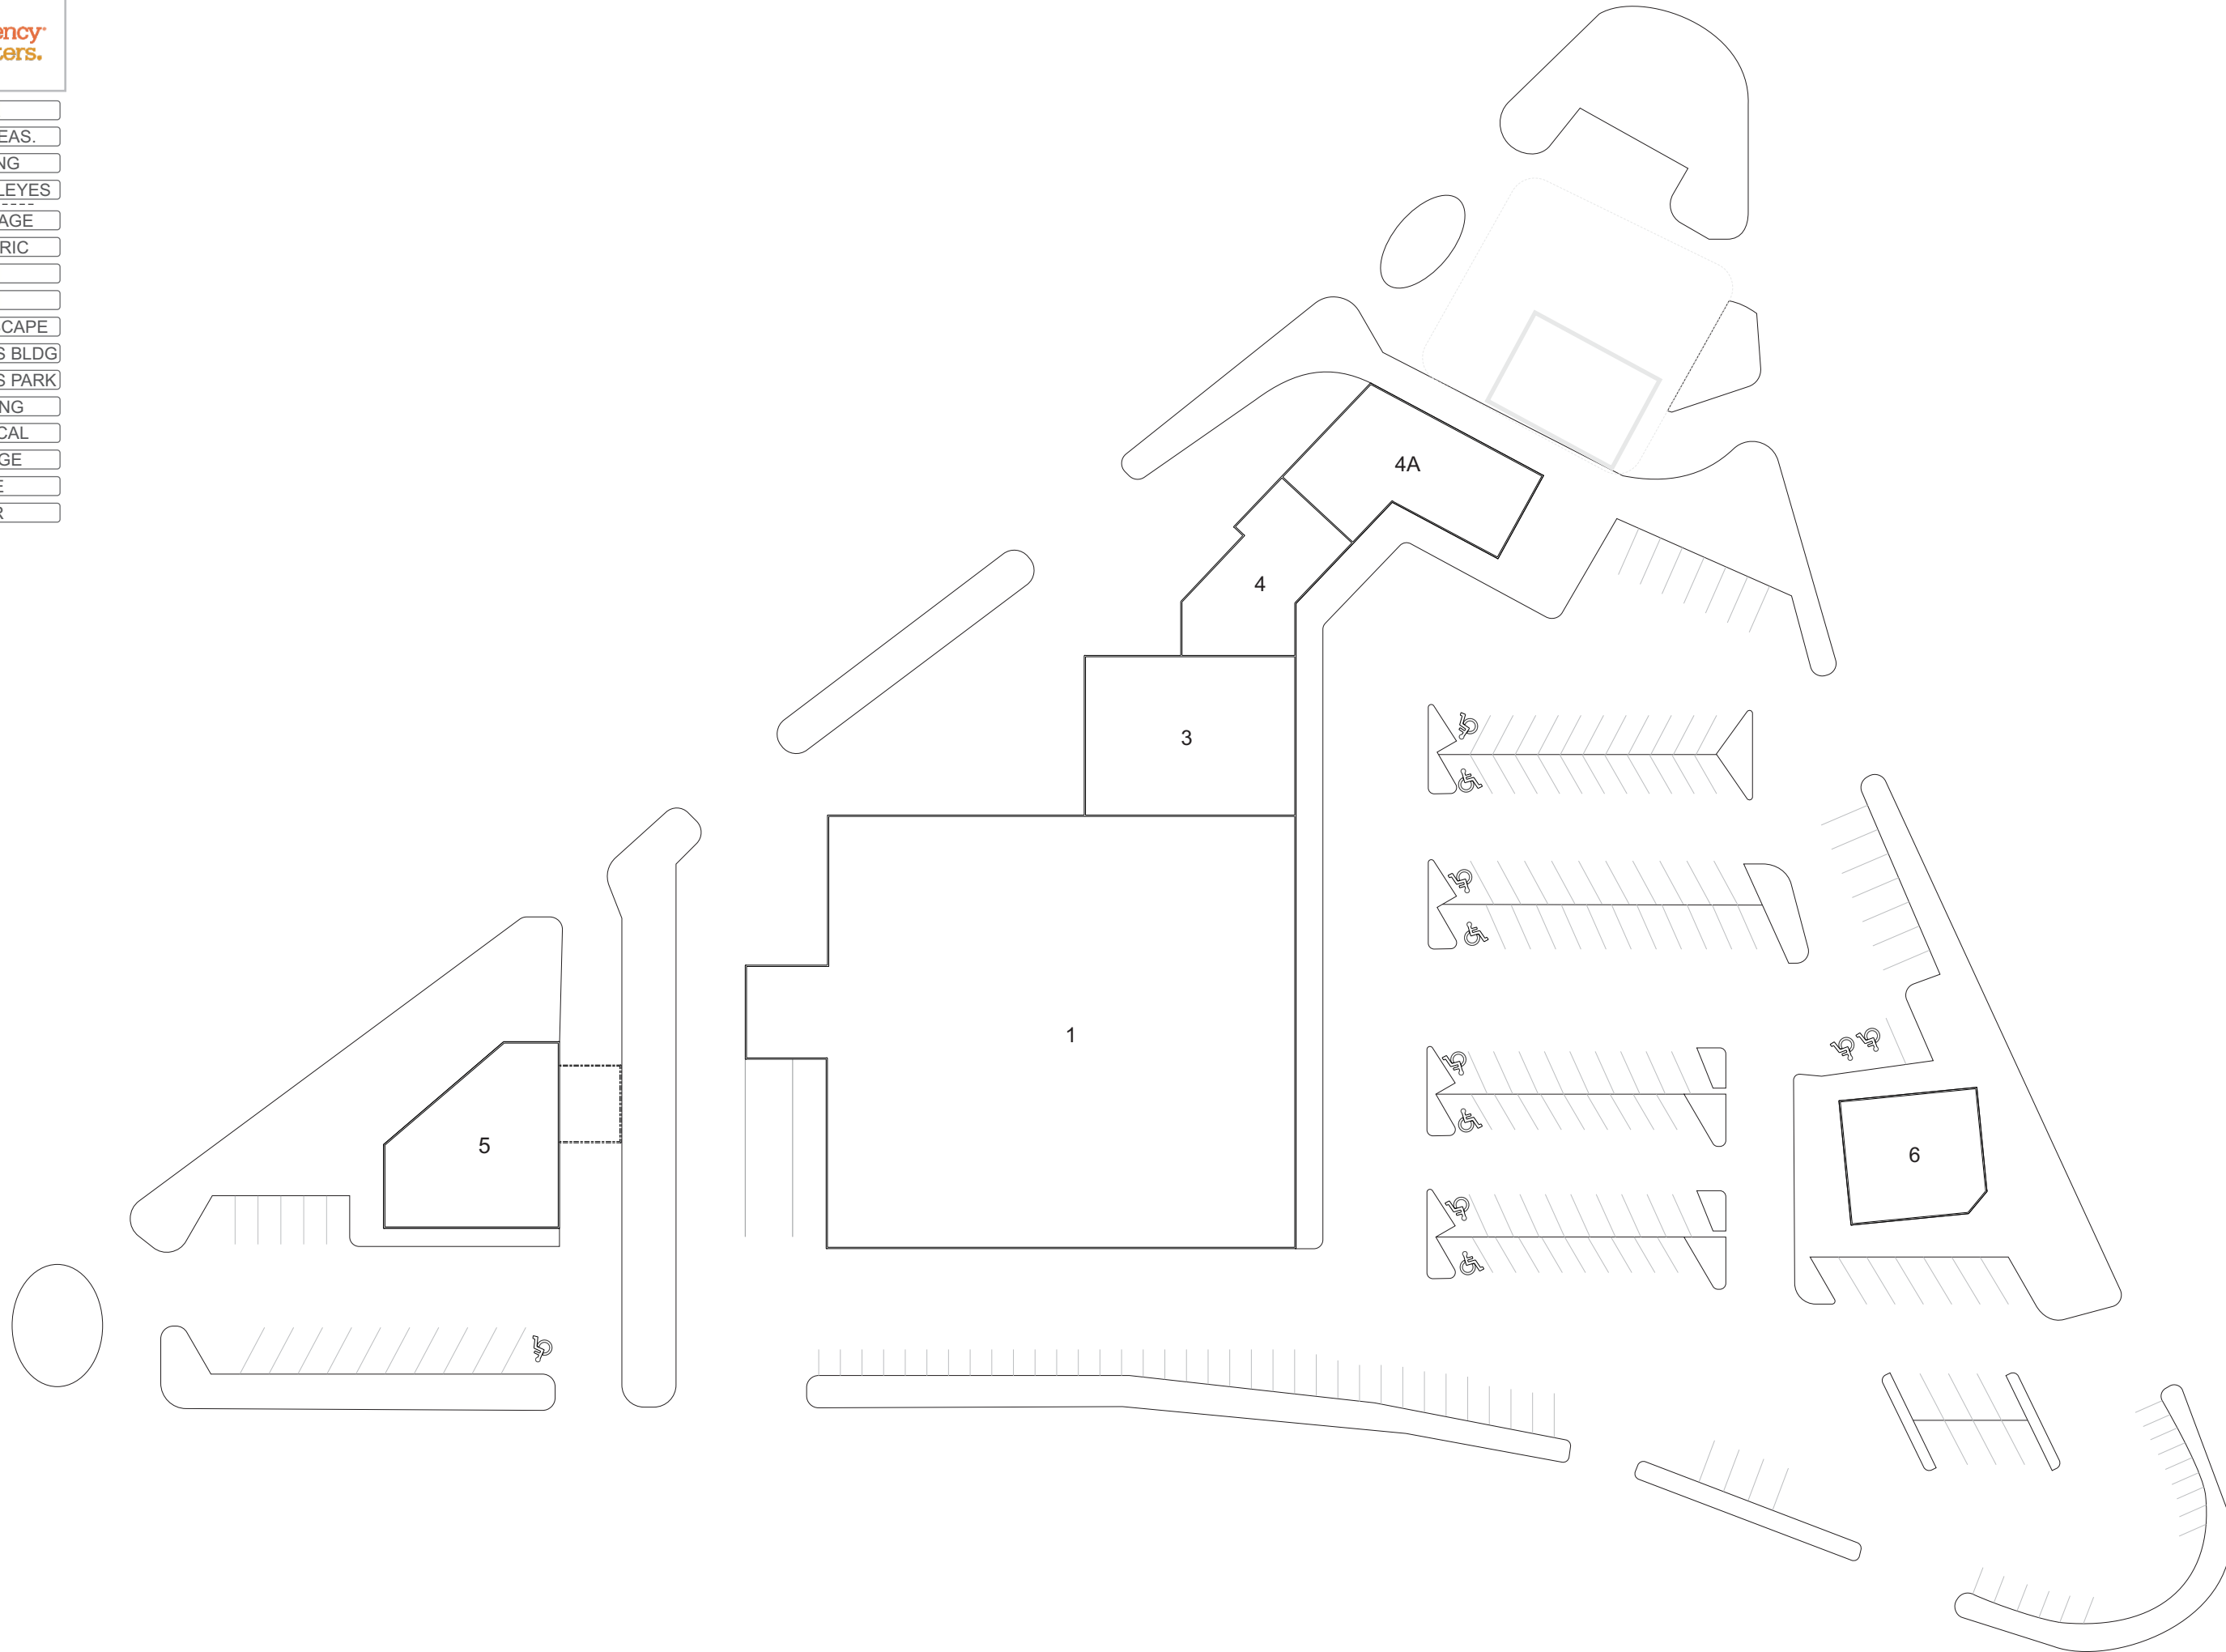

- BLANK
- KEY MEAS.
- PARKING
- VISUALEYES
- DRAINAGE
- ELECTRIC
- FIRE
- GAS
- LANDSCAPE
- LIGHTS BLDG
- LIGHTS PARK
- MARKING
- PHYSICAL
- SIGNAGE
- WASTE
- WATER

BRIARCLIFF LA VISTA	
REGENCY CENTERS	
Blank Plan	
CI-RC-202-001	CAOILTE www.caoilte.com
Rev. 0	
Date: 5/9/2022	