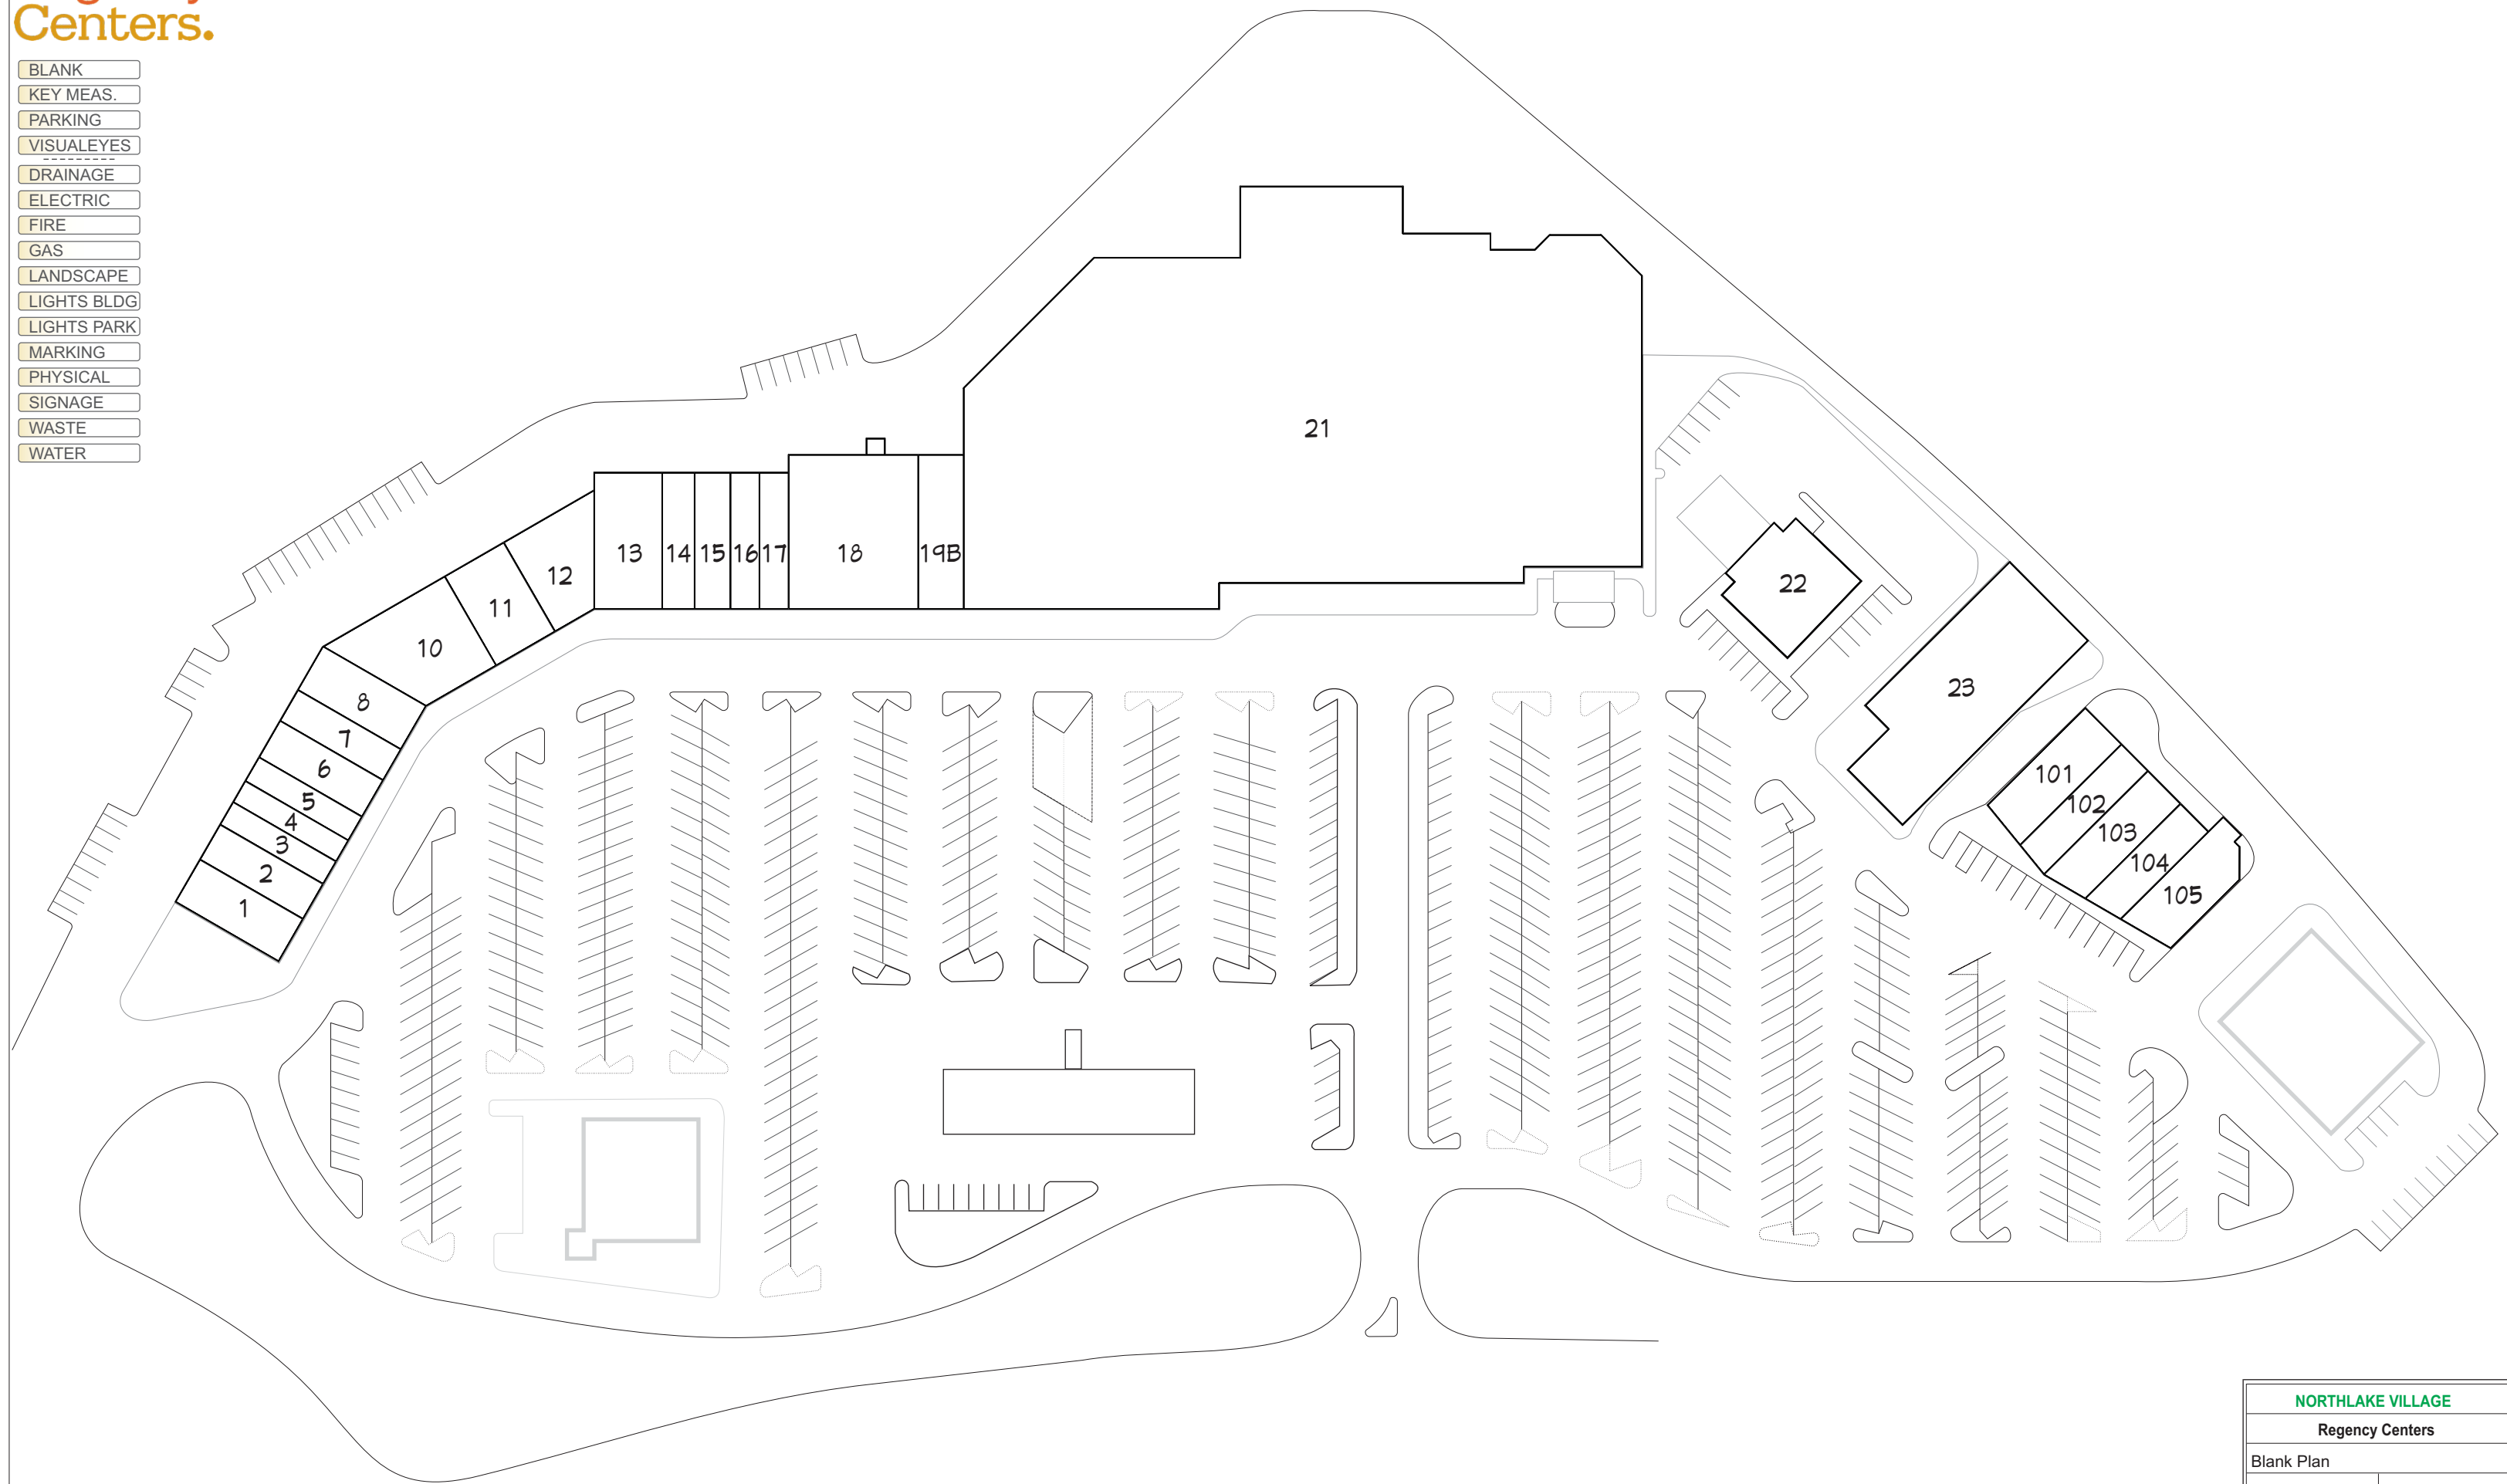

- BLANK
- KEY MEAS.
- PARKING
- VISUALEYES
- DRAINAGE
- ELECTRIC
- FIRE
- GAS
- LANDSCAPE
- LIGHTS BLDG
- LIGHTS PARK
- MARKING
- PHYSICAL
- SIGNAGE
- WASTE
- WATER

NORTHLAKE VILLAGE	
Regency Centers	
Blank Plan	
CI-RC-00197-001	 www.caoilte.com
Rev. 2020	
Date: 7/1/2020	