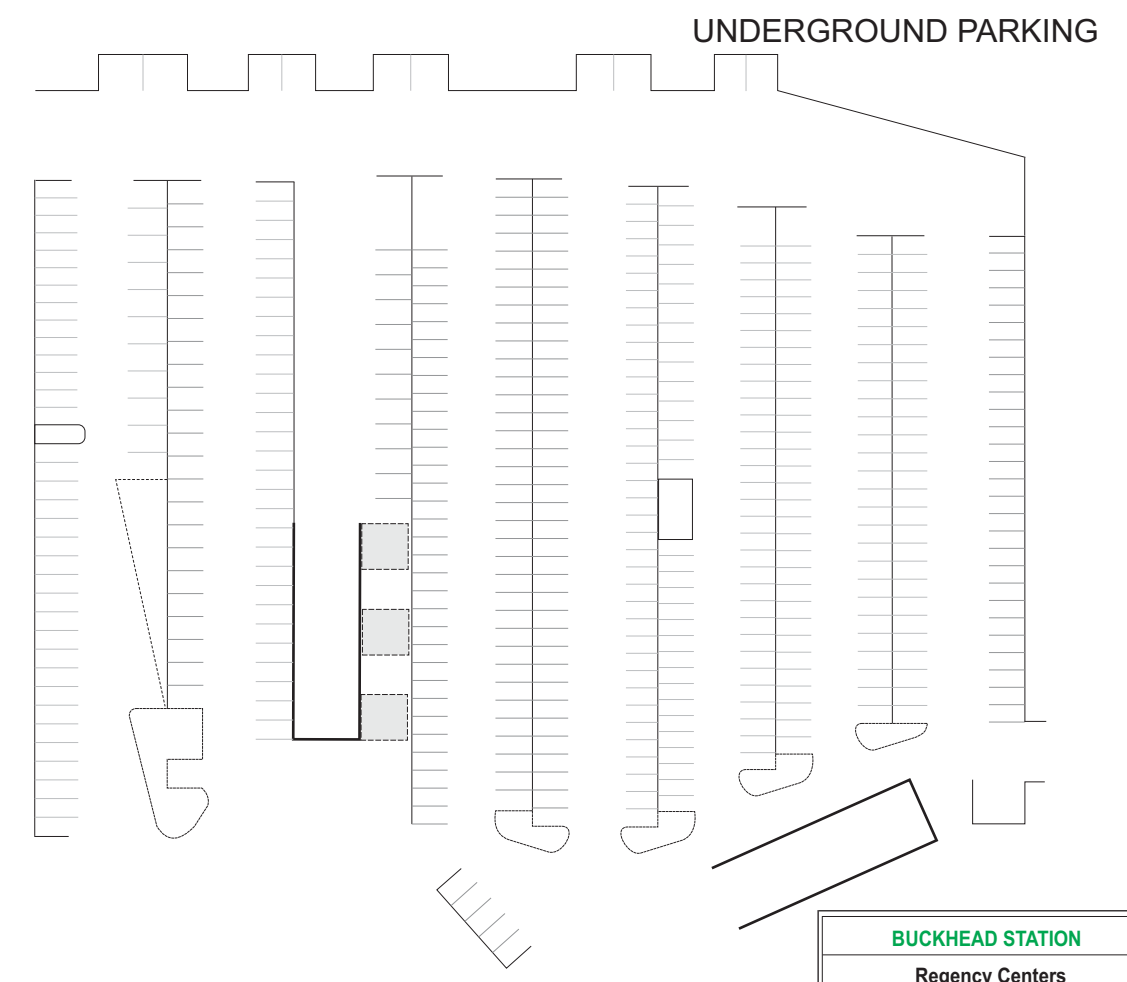

- BLANK
- KEY MEAS.
- PARKING
- VISUALEYES
- DRAINAGE
- ELECTRIC
- FIRE
- GAS
- LANDSCAPE
- LIGHTS BLDG
- LIGHTS PARK
- MARKING
- PHYSICAL
- SIGNAGE
- WASTE
- WATER

BUCKHEAD STATION	
Regency Centers	
Blank Plan	
CI-RC-728-001	 www.caoilte.com
Rev. 1	
Date: 11/1/2020	