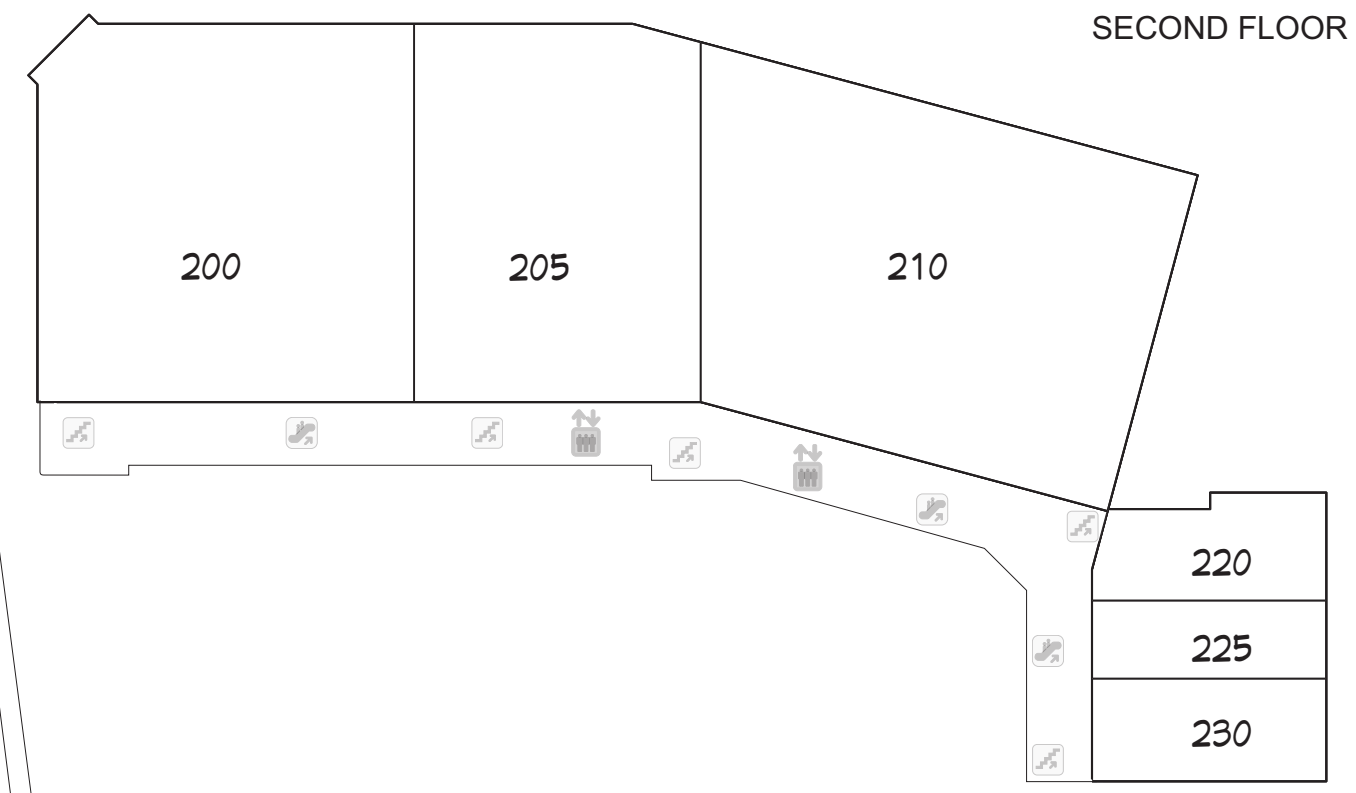

- BLANK
- KEY MEAS.
- PARKING
- VISUALEYES
- DRAINAGE
- ELECTRIC
- FIRE
- GAS
- LANDSCAPE
- LIGHTS BLDG
- LIGHTS PARK
- MARKING
- PHYSICAL
- SIGNAGE
- WASTE
- WATER

BUCKHEAD STATION	
Regency Centers	
Blank Plan	
CI-RC-728-001	 www.caoilte.com
Rev. 1	
Date: 11/1/2020	