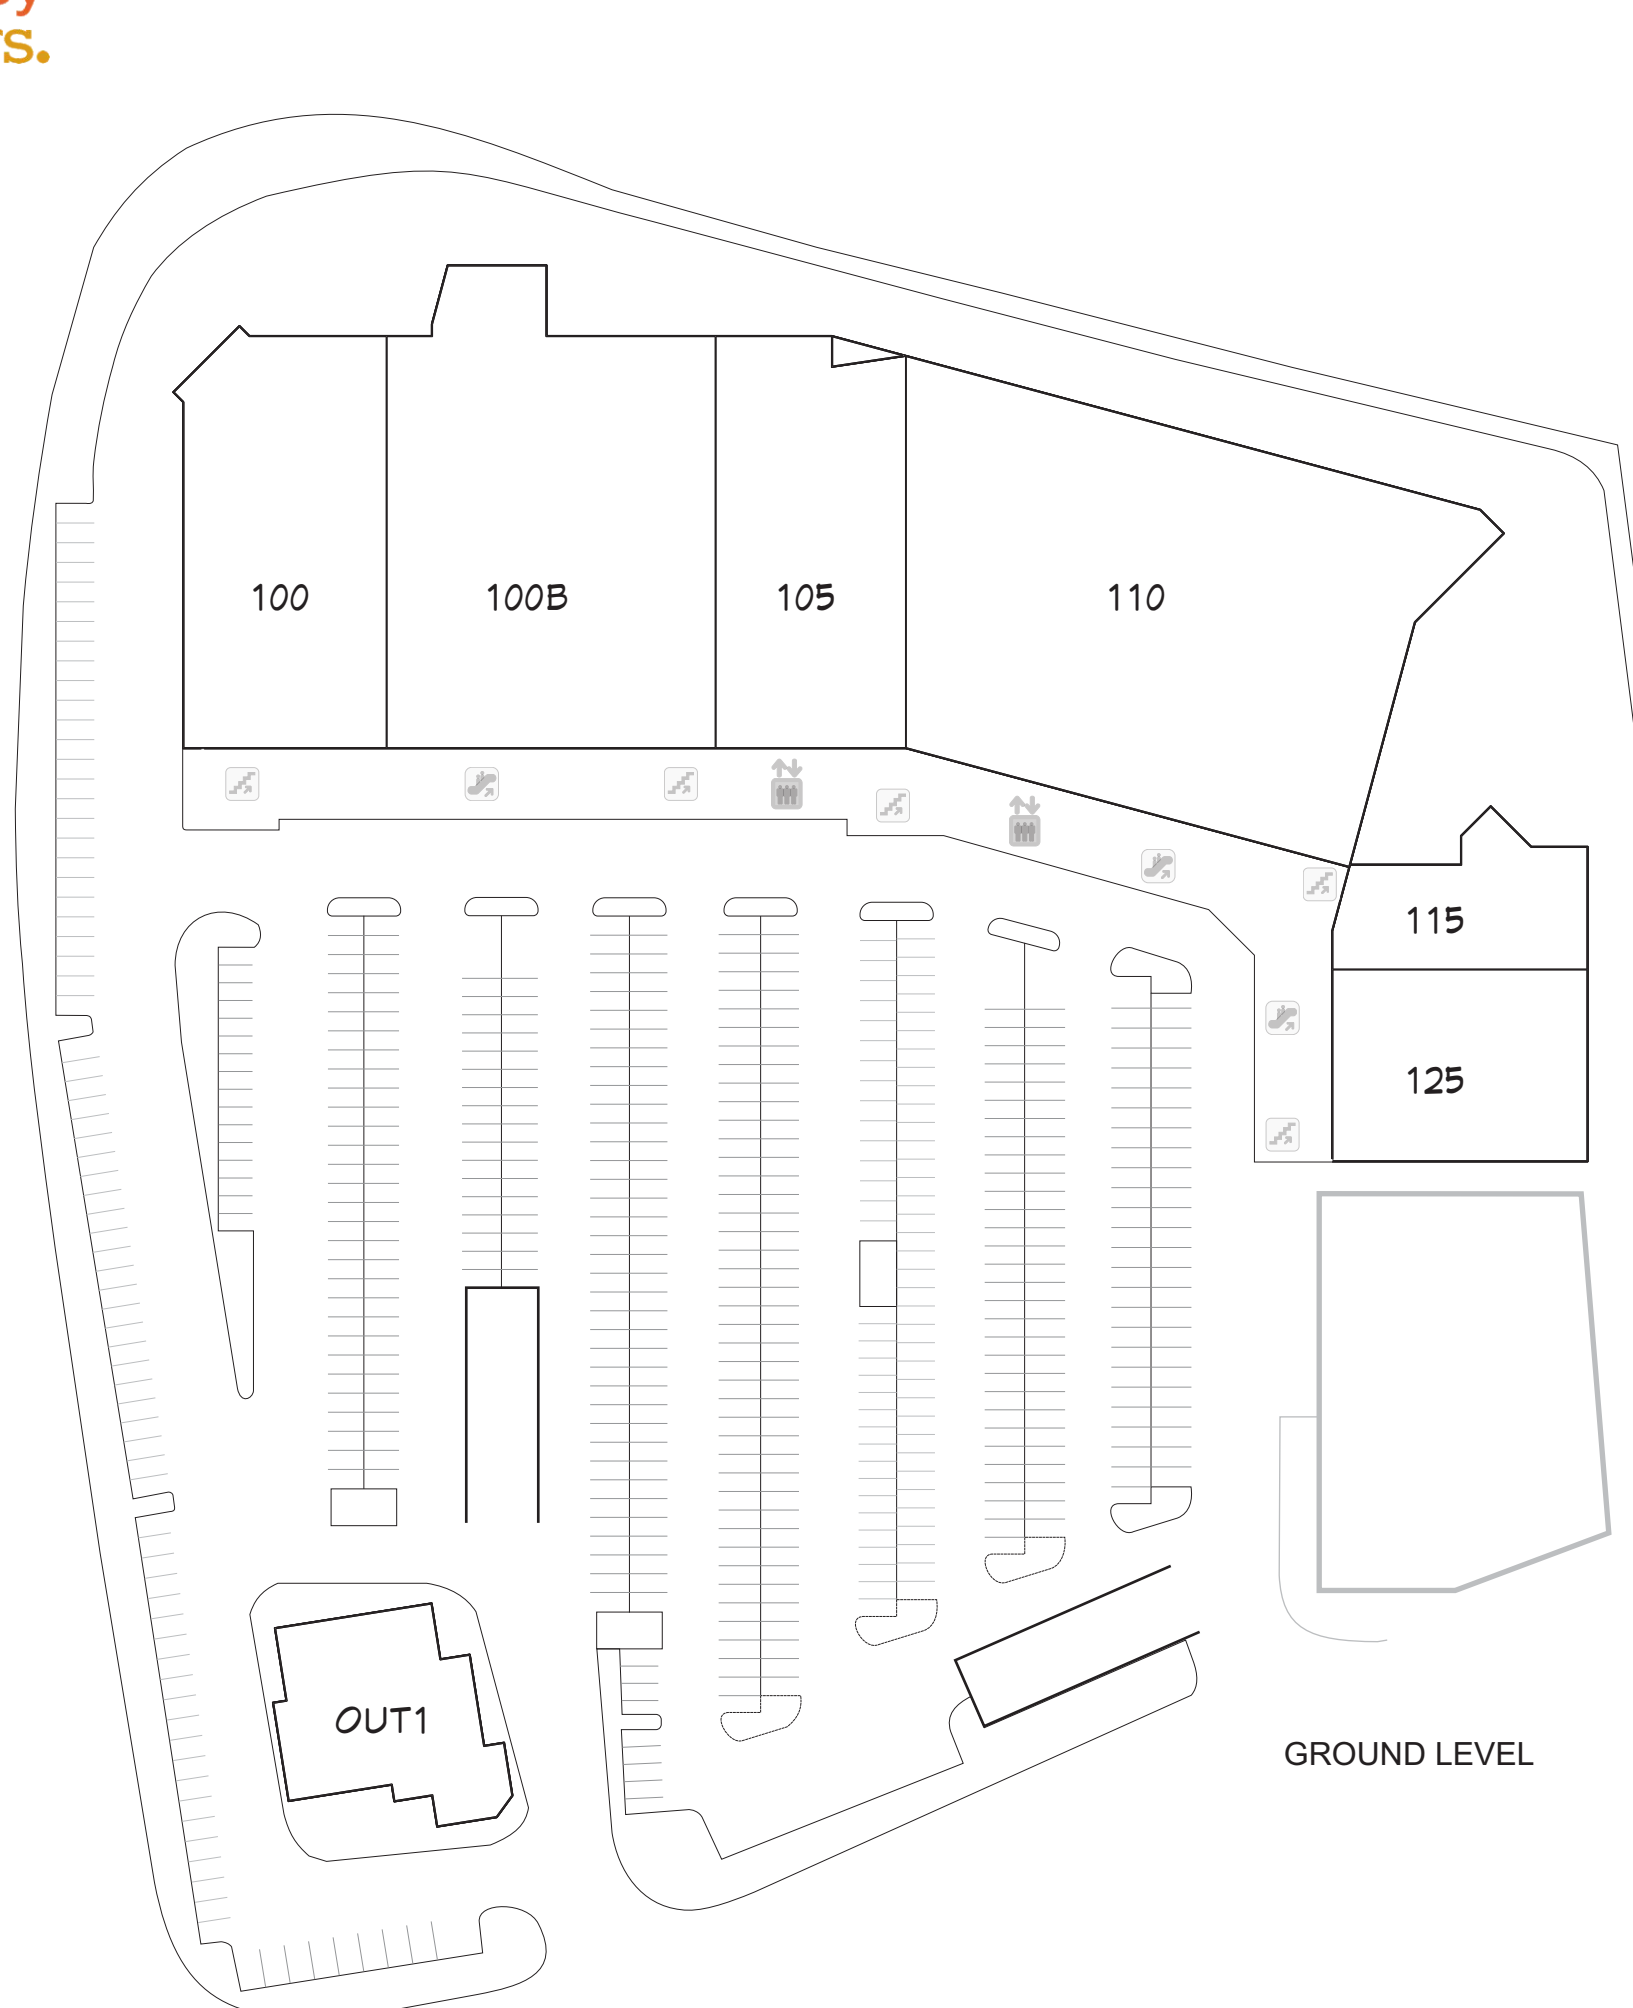

- BLANK
- KEY MEAS.
- PARKING
- VISUALEYES
- DRAINAGE
- ELECTRIC
- FIRE
- GAS
- LANDSCAPE
- LIGHTS BLDG
- LIGHTS PARK
- MARKING
- PHYSICAL
- SIGNAGE
- WASTE
- WATER

BUCKHEAD STATION	
Regency Centers	
Blank Plan	
CI-RC-728-001	 www.caoilte.com
Rev. 1	
Date: 11/1/2020	