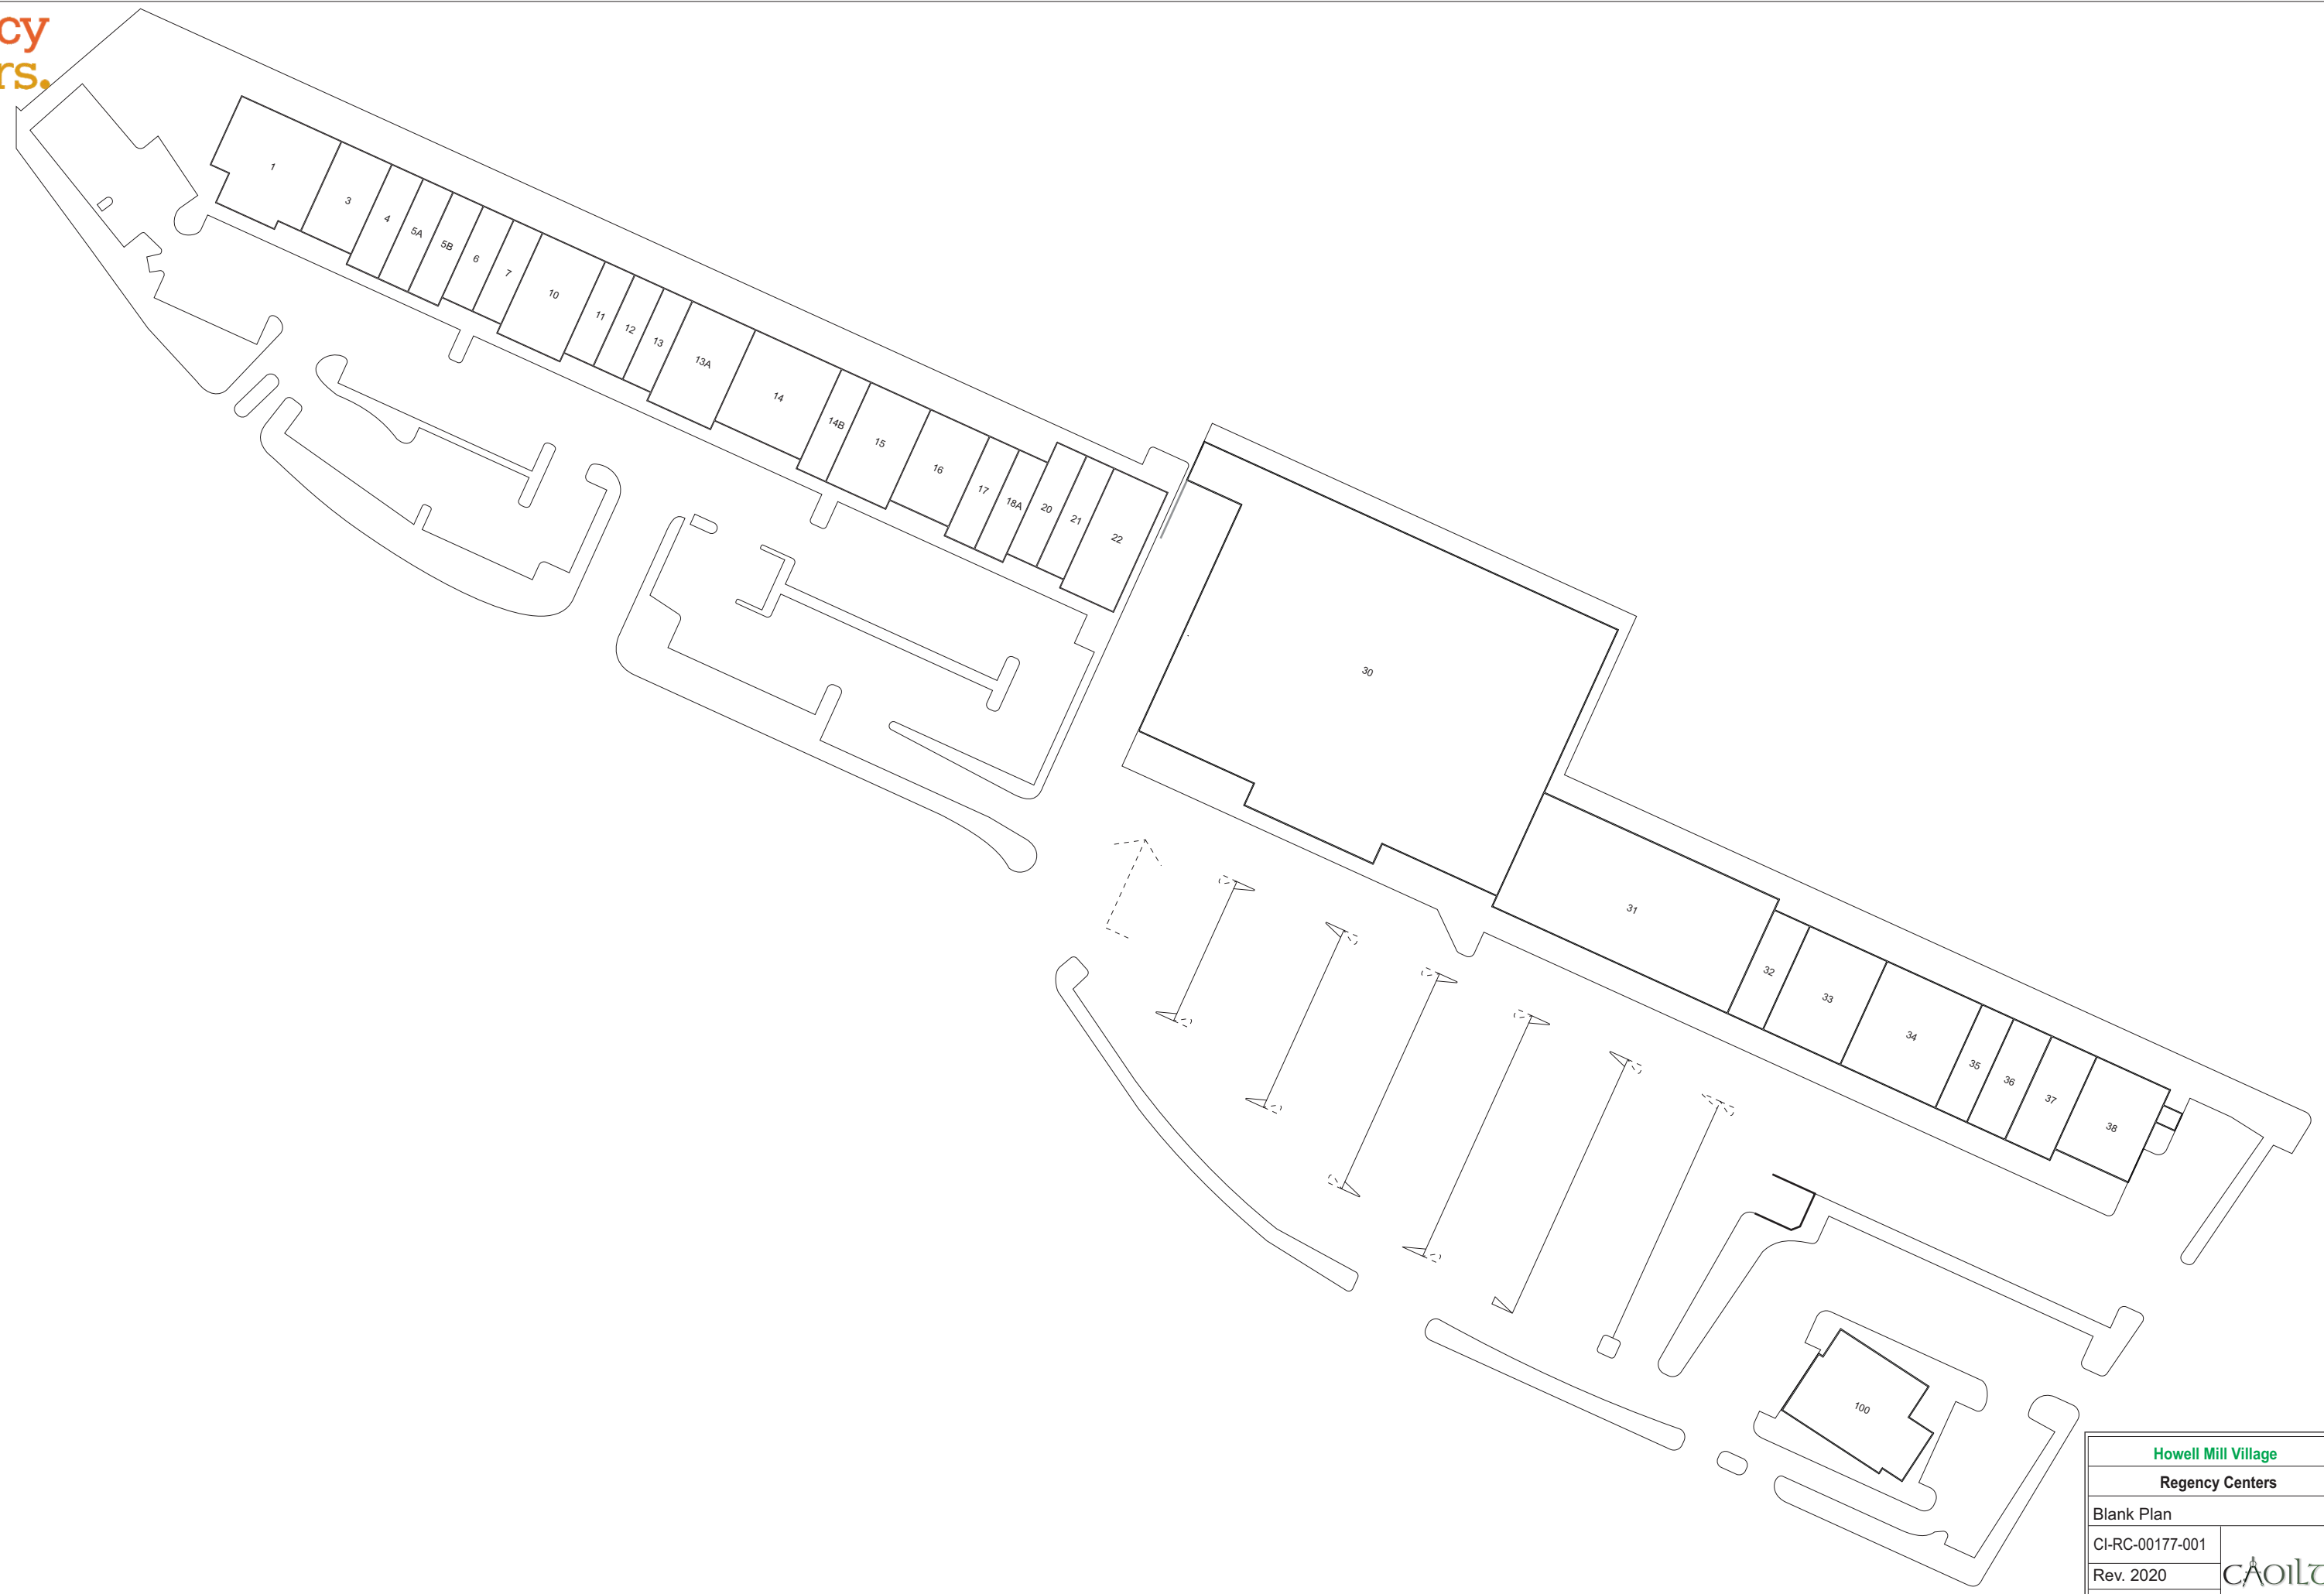

- BLANK
- KEY MEAS.
- PARKING
- VISUALEYES
- DRAINAGE
- ELECTRIC
- FIRE
- GAS
- LANDSCAPE
- LIGHTS BLDG
- LIGHTS PARK
- MARKING
- PHYSICAL
- SIGNAGE
- WASTE
- WATER

Howell Mill Village	
Regency Centers	
Blank Plan	
CI-RC-00177-001	 www.caoilte.com
Rev. 2020	
Date: 7/1/2020	